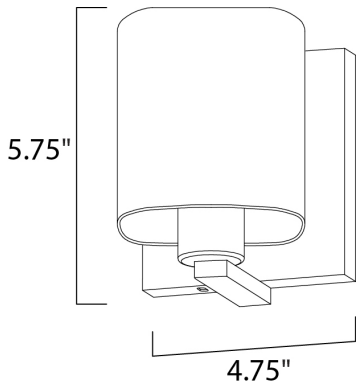

**PRODUCT DESCRIPTION**

Satin White bands of cased glass wrap around each lamp creating a soft ribbon of light. Back plates finished in Polished Chrome or Satin Nickel complement the majority of bath fittings.

**MEASUREMENTS**

- DIMENSION : 4.75" W x 5.75" H x 5.5" Ext
- BACK PLATE : 4.75" W x 5.5" H x 2.75" HCO
- HANGING WEIGHT : 1.5 lb

**LAMPING**

- INPUT VOLTAGE : 120V
- LUMENS : 0 Rated
- BULB : 1 x 60W Incandescent E26 Medium , 60W Total
- BULB INCLUDED : (Not Included)
- DIMMABLE : Yes