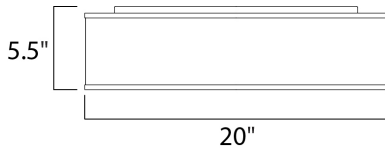

**MEASUREMENTS**

DIMENSION : 20" L x 20" W x 5.5" H  
 CANOPY : 17.75" W x 0.75" H x 17.75" L  
 HANGING WEIGHT : 10.32 lb

**LAMPING**

INPUT VOLTAGE : 120-277V  
 LUMENS : 1,960 Rated  
 BULB : 1 x 28W LED PCB Integrated , 28W Total  
 BULB INCLUDED : (Integrated)  
 DIMMABLE : Only at 120V with ELV  
 CRI : 90+ CRI  
 COLOR\_TEMP : 3000K