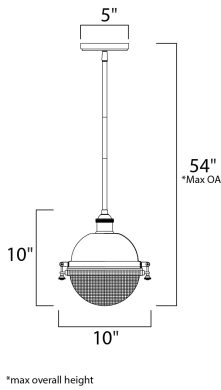

PRODUCT DESCRIPTION

This nautical design features a solid dome of aluminum finished in Oil Rubbed Bronze with solid brass hardware finished in Antique Brass. The Clear prismatic glass diffuser completes the authentic look of this outdoor collection.

MEASUREMENTS

- DIMENSION : 10" L x 10" W x 10" H
- MAX OAH : 54" OAH
- CANOPY : 5" W x 0.75" H x 5" L
- HANGING WEIGHT : 5.94 lb
- WIRE LENGTH : 120"

LAMPING

- INPUT VOLTAGE : 110-130V
- BULB : 1 x 60W Incandescent E26 Medium , 60W Total
- BULB INCLUDED : (Not Included)
- DIMMABLE : Yes