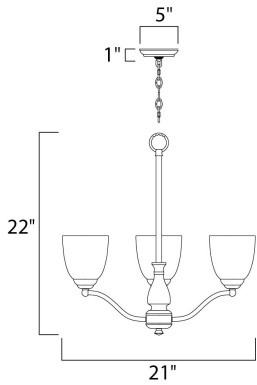

MEASUREMENTS

DIMENSION : 21" L x 21" W x 22" H
 CANOPY : 4.75" W x 1" H x 4.75" L
 HANGING WEIGHT : 5.51 lb

LAMPING

INPUT VOLTAGE : 120V
 LUMENS : 0 Rated
 BULB : 3 x 60W Incandescent E26 Medium , 180W Total
 BULB INCLUDED : (Not Included)
 DIMMABLE : Yes