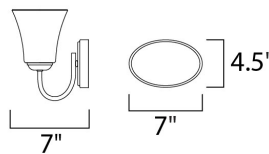

**MEASUREMENTS**

DIMENSION : 28" W x 8.5" H x 7" Ext  
 HANGING WEIGHT : 5.28 lb

**LAMPING**

INPUT VOLTAGE : 120V  
 LUMENS : 0 Rated  
 BULB : 4 x 60W Incandescent E26 Medium , 240W Total  
 BULB INCLUDED : (Not Included)  
 DIMMABLE : Yes