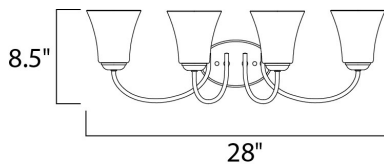

**MEASUREMENTS**

DIMENSION : 28" W x 8.5" H x 7" Ext  
 HANGING WEIGHT : 5.28 lb

**LAMPING**

INPUT VOLTAGE : 120V  
 LUMENS : 0 Rated  
 BULB : 4 x 60W Incandescent E26 Medium , 240W Total  
 BULB INCLUDED : (Not Included)  
 DIMMABLE : Yes