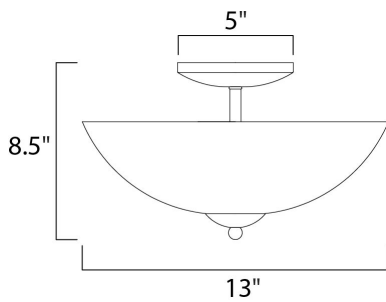

MEASUREMENTS

DIMENSION : 13" L x 13" W x 8.5" H
 HANGING WEIGHT : 4.1 lb

LAMPING

INPUT VOLTAGE : 120V
 LUMENS : 0 Rated
 BULB : 2 x 60W Incandescent E26 Medium , 120W Total
 BULB INCLUDED : (Not Included)
 DIMMABLE : Yes