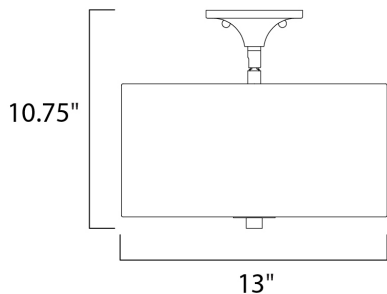

**MEASUREMENTS**

DIMENSION : 13" L x 13" W x 10.75" H  
 CANOPY : 0.75" W x 2" H x 0.75" L  
 HANGING WEIGHT : 6.69 lb

**LAMPING**

LUMENS : 1,300 Rated  
 BULB : 2 x 60W Incandescent E26 Medium , 120W Total  
 BULB INCLUDED : (Not Included)  
 DIMMABLE : Yes