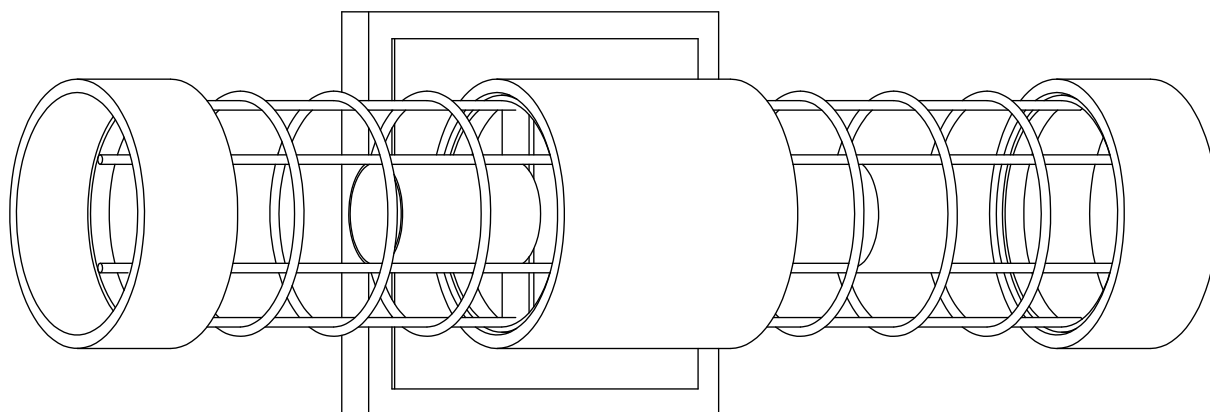

PRODUCT NAME: Homestead 18"-2 Light Wall Sconce  
ITEM NUMBER: 12512

Please consult your electrician for hanging fixture and wiring.

Light Source : 2\* E26\*40W (Not include)

Made in China / Hecho en China / Fabrique en China