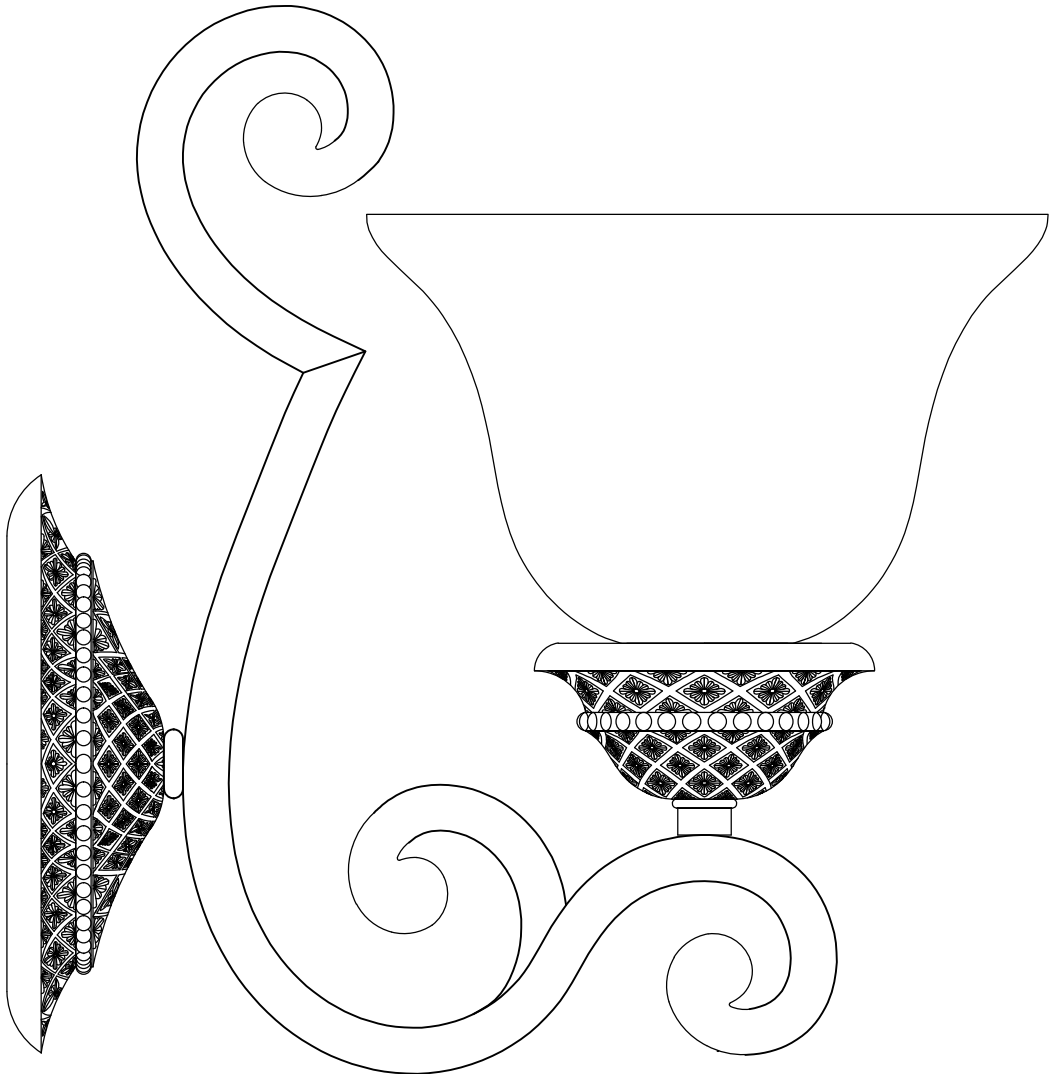

PRODUCT NAME : Symphony 1-Light Wall Sconce
ITEM NUMBER: 11246

Please consult a qualified electrician for hanging fixture and wiring.

Light Source : 1 X E26 Medium base 60W (Not Included)

Made in China / Hecho en China / Fabrique en China