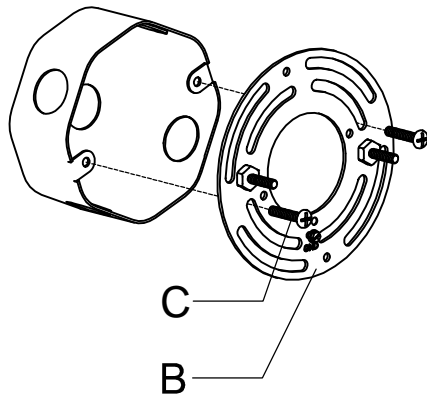

PRODUCT NAME : Symphony 1-Light Wall Sconce
ITEM NUMBER: 11246

Please consult a qualified electrician for hanging fixture and wiring.

Light Source : 1 X E26 Medium base 60W (Not Included)

Made in China / Hecho en China / Fabrique en China

A	 <p>Fixture</p>	x1		
B	 <p>Mounting bracket</p>	x1		
C	 <p>Screw #8-32x0.78"</p>	x2		
D	 <p>Wire connector</p>	x3		
E	 <p>Finial</p>	x2		
F	 <p>Glass</p>	x1		
G	 <p>Socket ring</p>	x1		

1.

2.

3.