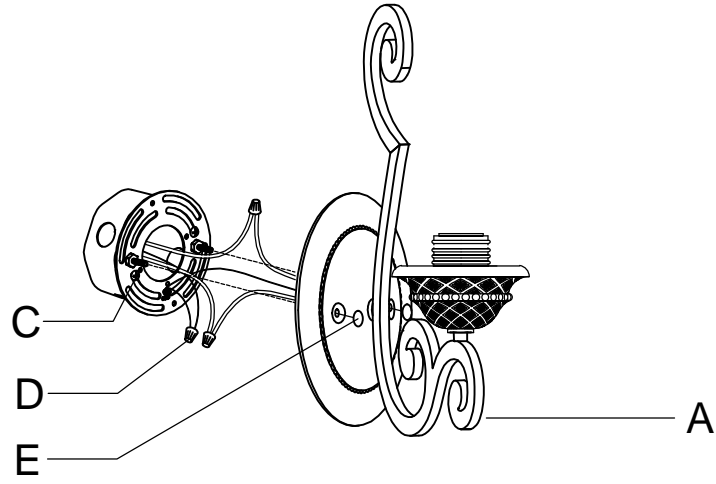

PRODUCT NAME : Symphony 1-Light Wall Sconce
ITEM NUMBER: 11246

Please consult a qualified electrician for hanging fixture and wiring.

Light Source : 1 X E26 Medium base 60W (Not Included)

Made in China / Hecho en China / Fabrique en China

A	 <p>Fixture</p>	x1		
B	 <p>Mounting bracket</p>	x1		
C	 <p>Screw #8-32x0.78"</p>	x2		
D	 <p>Wire connector</p>	x3		
E	 <p>Finial</p>	x2		
F	 <p>Glass</p>	x1		
G	 <p>Socket ring</p>	x1		

1.

2.

3.