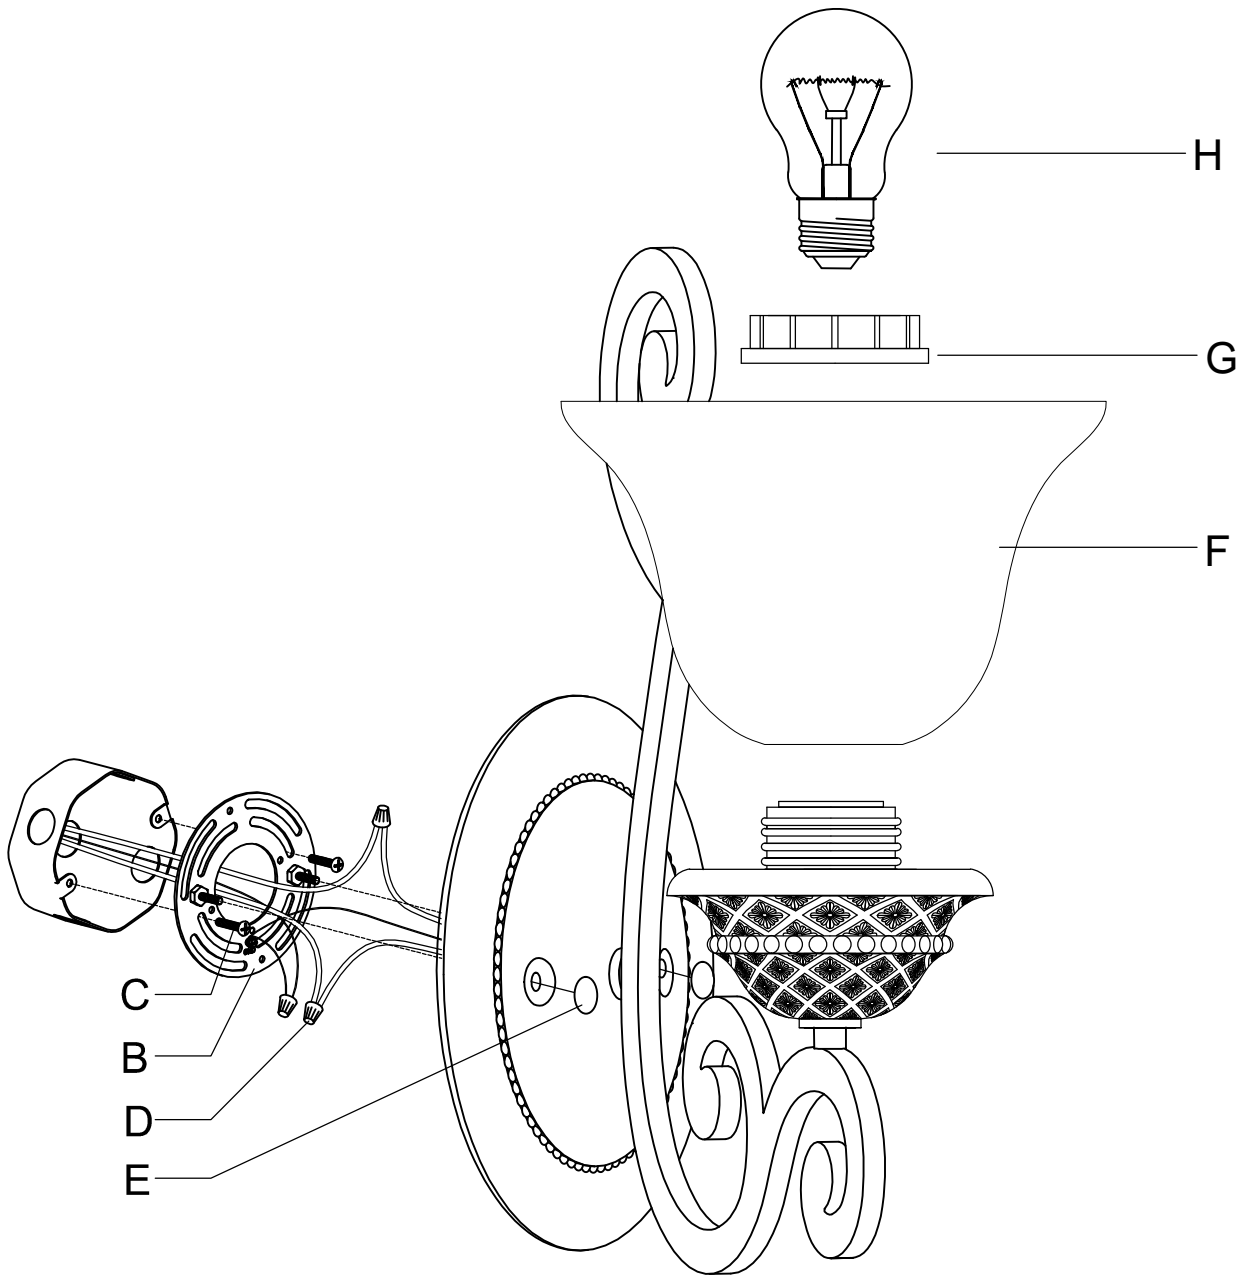

PRODUCT NAME : Symphony 1-Light Wall Sconce
ITEM NUMBER: 11246

Please consult a qualified electrician for hanging fixture and wiring.

Light Source : 1 X E26 Medium base 60W (Not Included)

Made in China / Hecho en China / Fabrique en China

A	 <p>Fixture</p>	x1		
B	 <p>Mounting bracket</p>	x1		
C	 <p>Screw #8-32x0.78"</p>	x2		
D	 <p>Wire connector</p>	x3		
E	 <p>Finial</p>	x2		
F	 <p>Glass</p>	x1		
G	 <p>Socket ring</p>	x1		

1.

2.

3.