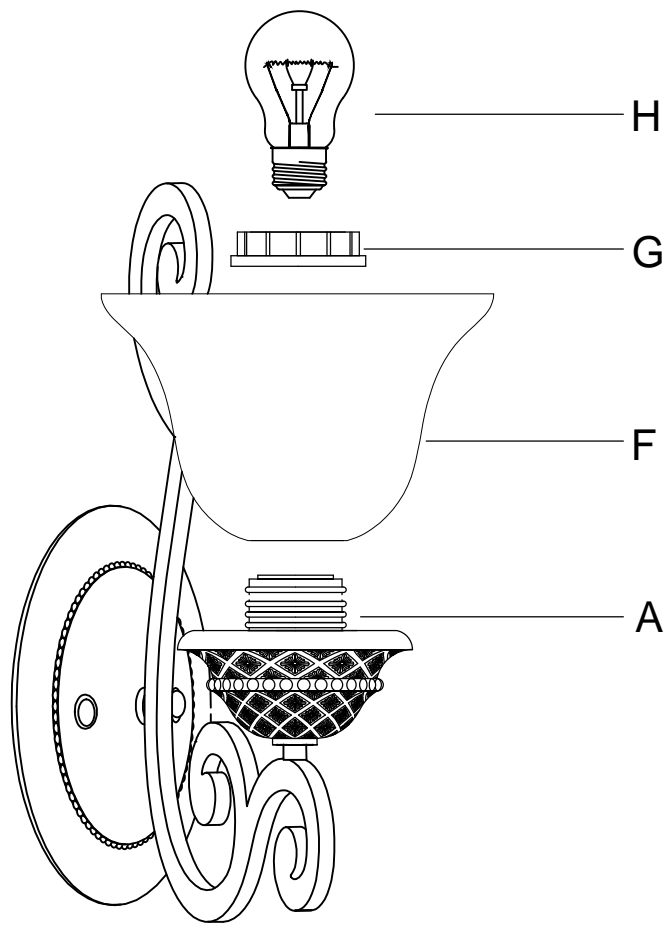

PRODUCT NAME : Symphony 1-Light Wall Sconce
ITEM NUMBER: 11246

Please consult a qualified electrician for hanging fixture and wiring.

Light Source : 1 X E26 Medium base 60W (Not Included)

Made in China / Hecho en China / Fabrique en China

A	 <p>Fixture</p>	x1		
B	 <p>Mounting bracket</p>	x1		
C	 <p>Screw #8-32x0.78"</p>	x2		
D	 <p>Wire connector</p>	x3		
E	 <p>Finial</p>	x2		
F	 <p>Glass</p>	x1		
G	 <p>Socket ring</p>	x1		

1.

2.

3.