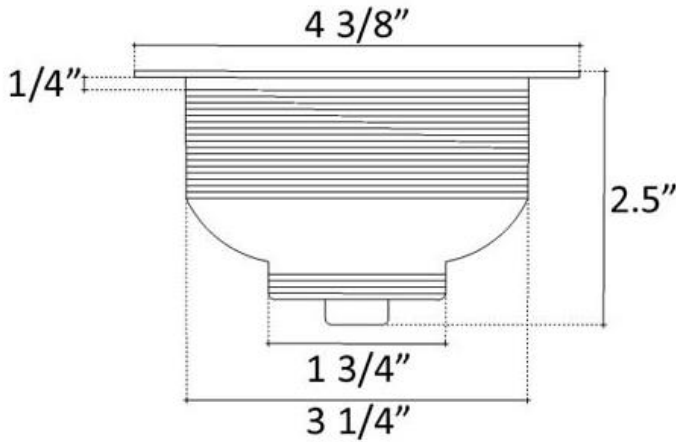

WARRANTY

Linkasink warranties our product to be free from manufacturing defect for the life of the product. Warranty does not cover improper care, neglect or abuse.