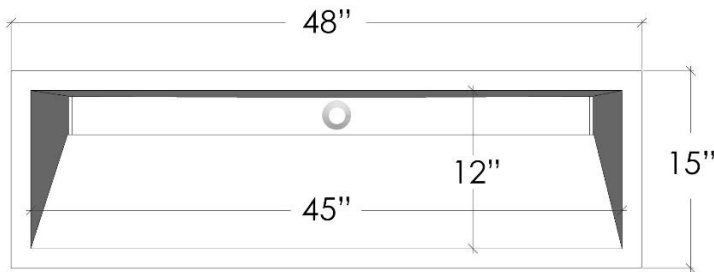

Shown in Gray

AC09

Henry 48" Trough Sink

DETAILS

Installation Type: Drop-in only

Material: Concrete

(Each sink is Hand Crafted; no two sinks will be the same.)

Standard 1.5" Drain, No Overflow

Dimensions are approximate [OD: 48"x15"x 5.75", ID: 45"x12"]

AVAILABLE FINISHES

	G	Gray
	BLK	Black

AVAILABLE DRAINS

	D004	Grid Strainer
	D006	Pop-Up with Horizontal Lift Rod

AVAILABLE DECORATIVE GRATES

	GCL002	SS	Satin Stainless Steel
	GCL002	PS	Polished Stainless Steel
	GCL002	UB	Satin Unlacquered Brass
	GCL002	PB	Polished Unlacquered Brass
	GCL002	BCS	Black Matte