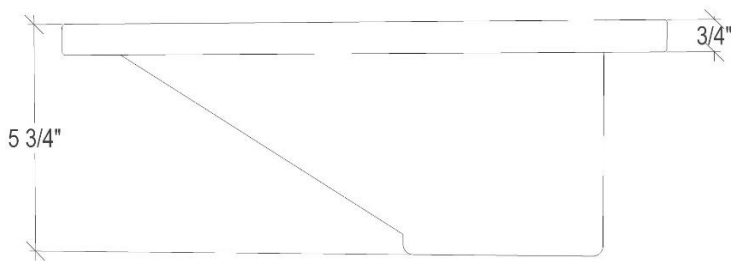

Shown in Gray

AC09

Henry 48" Trough Sink

DETAILS

Installation Type: Drop-in only

Material: Concrete

(Each sink is Hand Crafted; no two sinks will be the same.)

Standard 1.5" Drain, No Overflow

Dimensions are approximate [OD: 48"x15"x 5.75", ID: 45"x12"]

AVAILABLE FINISHES

	G	Gray
	BLK	Black

AVAILABLE DRAINS

	D004	Grid Strainer
	D006	Pop-Up with Horizontal Lift Rod

AVAILABLE DECORATIVE GRATES

	GCL002	SS	Satin Stainless Steel
	GCL002	PS	Polished Stainless Steel
	GCL002	UB	Satin Unlacquered Brass
	GCL002	PB	Polished Unlacquered Brass
	GCL002	BCS	Black Matte