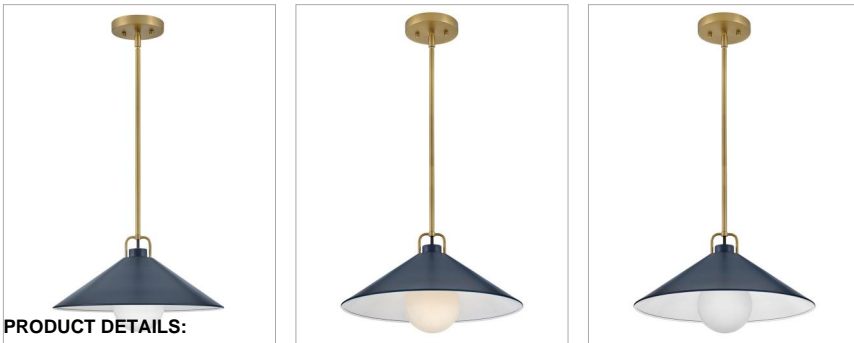

### MEDIUM PENDANT

Make a power move by adding Milo to your design mix. The hallmark of this classic pendant is a sleek metal outer shade in Matte Navy with a crisp White interior for optimal illumination. Elevate your space with this classic pendant's perfect palette and delicate Lacquered Brass details.

DETAILS	
FINISH:	Lacquered Brass with Matte Navy accents
MATERIAL:	Steel
SLOPE DEGREE:	90

DIMENSIONS	
WIDTH:	16"
HEIGHT:	7"
WEIGHT:	3.7lb

LIGHT SOURCE	
LIGHT SOURCE:	LED Lamp
WATTAGE:	1-12w Med. LED, 100W Equiv.
VOLTAGE:	120v

#### PRODUCT DETAILS:

- This stem hung fixture may be hung on a sloped ceiling
- This fixture includes multiple down stems in various lengths to customize the installation height of the fixture, including one 6" stem and two 12" stems.
- Suitable for use in dry (indoor) locations as defined by NEC and CEC. Meets United States UL Underwriters Laboratories & CSA Canadian Standards Association Product Safety Standards
- Please refer to Lark's Warranty for complete product warranty details, some warranty limitations may apply.
- Heritage but make it hip: these styles combine classic design elements and nostalgic profiles reworked in new proportions and fresh finishes for an authentic vibe
- Classic gleaming light brass finish