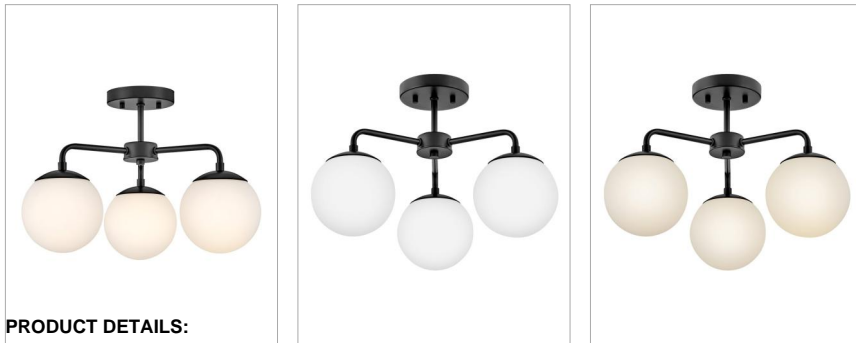

JUNIPER

84203BK

MEDIUM SEMI-FLUSH MOUNT

Round out your space with Juniper's modern simplicity. This 3-light semi-flush mount emphasizes the smooth curves of the etched opal glass globes to deliver the perfect amount of diffused light. Juniper's matte Black finish adds a dash of character to any space.

DETAILS

FINISH:	Black
MATERIAL:	Steel
GLASS:	Etched Opal

DIMENSIONS

WIDTH:	20"
HEIGHT:	12.8"
WEIGHT:	4.7lb

LIGHT SOURCE

LIGHT SOURCE:	LED Lamp
WATTAGE:	3-5w Cand. LED, 60w Equiv.
VOLTAGE:	120v

MOUNTING

CANOPY:	5" Dia.
---------	---------

SHIPPING

CARTON LENGTH:	19.7
CARTON WIDTH:	18.8
CARTON HEIGHT:	8.3
CARTON WEIGHT:	7

PRODUCT DETAILS:

- Suitable for use in damp locations as defined by NEC and CEC. Meets United States UL Underwriters Laboratories & CSA Canadian Standards Association Product Safety Standards
- Please refer to Lark's Warranty for complete product warranty details, some warranty limitations may apply.
- Confidently create a modern moment with this dynamic design statement
- Striking black finish enhances design