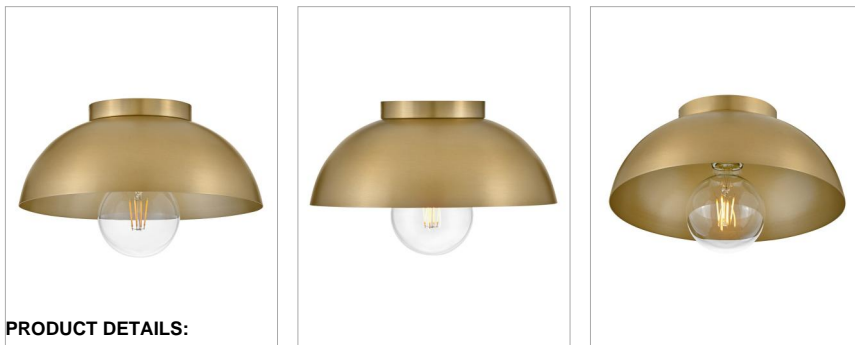

STU

83301LCB

SMALL FLUSH MOUNT

Heads up! Hit refresh on your ceiling's status quo with Stu. This metal flush mount in luxe Lacquered Brass has a jaunty shade with matching canopy and the flexibility to customize with medium base bulbs. Our go-to's? Play with G-style or classic bulb silhouettes.

DETAILS	
FINISH:	Lacquered Brass
MATERIAL:	Steel

DIMENSIONS	
WIDTH:	11"
HEIGHT:	4.8"
WEIGHT:	2.2lb

LIGHT SOURCE	
LIGHT SOURCE:	LED Lamp
WATTAGE:	1-12w Med. LED, 100W Equiv.
VOLTAGE:	120v

MOUNTING	
CANOPY:	4.75" Dia.

SHIPPING	
CARTON LENGTH:	13.3
CARTON WIDTH:	13.3
CARTON HEIGHT:	7.3
CARTON WEIGHT:	3.2

PRODUCT DETAILS:

- Suitable for use in dry (indoor) locations as defined by NEC and CEC. Meets United States UL Underwriters Laboratories & CSA Canadian Standards Association Product Safety Standards
- Please refer to Lark's Warranty for complete product warranty details, some warranty limitations may apply.
- Confidently create a modern moment with this dynamic design statement
- Classic gleaming light brass finish