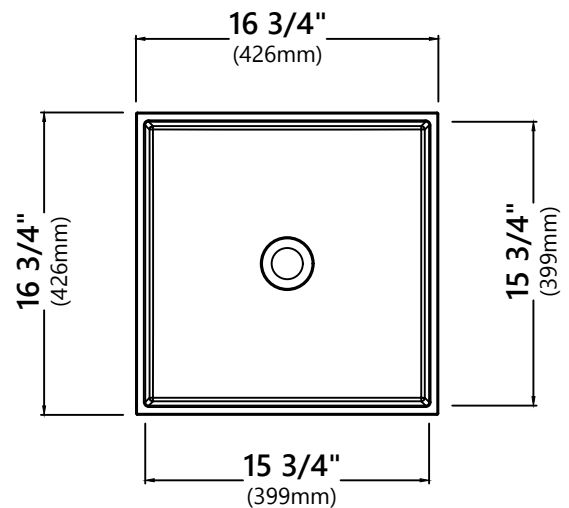

KSV-5MW

Composite Bathroom Sink

Sink Dimensions

Overall Dimensions: 16 3/4" x 16 3/4" x 6"

Bowl Dimensions: 15 3/4" x 15 3/4"

Sink Depth: 5 1/8"

Features

- Composite Solid Surface
- Square Vessel Sink
- 1 3/4" Drain Hole Size
- Without Overflow

Available Colors

- Matte White

Accessories Included

- Sponge
- Buffing Paper

Optional Accessories

- Pop-Up Drain PU-10
- Grid Drain PU-12

CODES/STANDARDS:

Product Certification

cUPC
ADA

Warranty

Kraus Limited Lifetime Warranty

see website for details www.kraususa.com