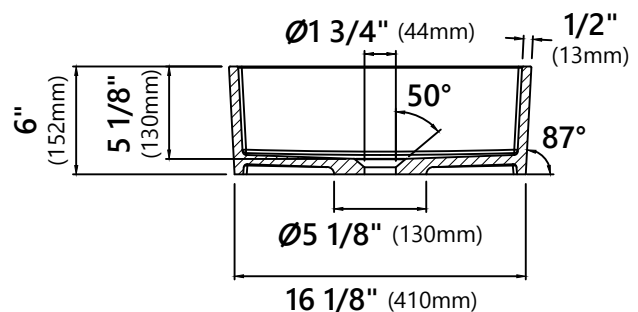

KSV-5MW

Composite Bathroom Sink

Sink Dimensions

Overall Dimensions: 16 3/4" x 16 3/4" x 6"

Bowl Dimensions: 15 3/4" x 15 3/4"

Sink Depth: 5 1/8"

Features

- Composite Solid Surface
- Square Vessel Sink
- 1 3/4" Drain Hole Size
- Without Overflow

Available Colors

- Matte White

Accessories Included

- Sponge
- Buffing Paper

Optional Accessories

- Pop-Up Drain PU-10
- Grid Drain PU-12

CODES/STANDARDS:

Product Certification

cUPC
ADA

Warranty

Kraus Limited Lifetime Warranty

see website for details www.kraususa.com