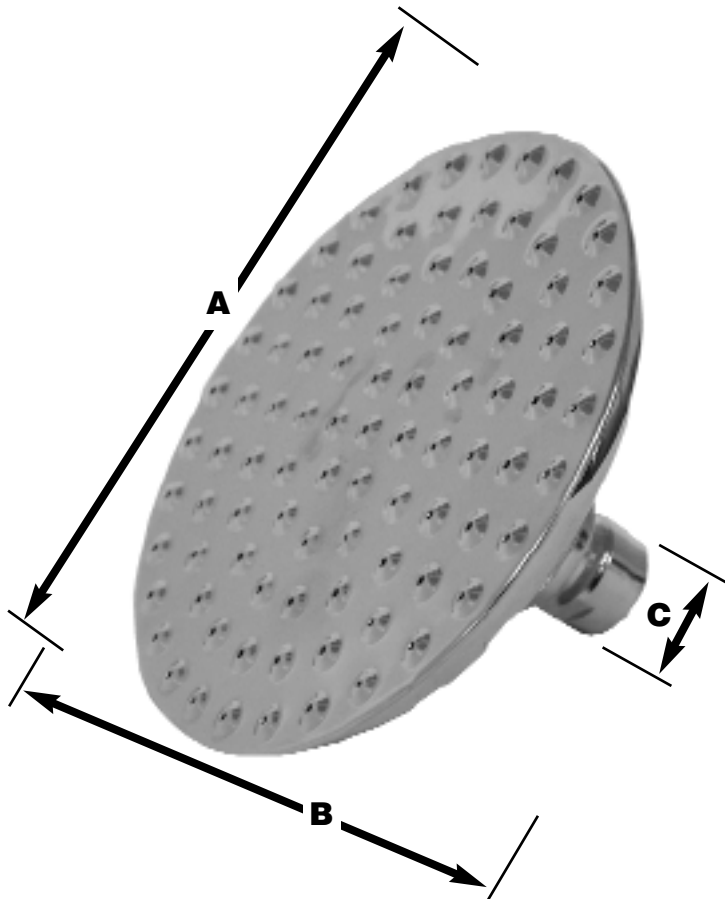

## ROUND RAIN STYLE SHOWER HEAD WITH DIMPLES

PART NO.	DESCRIPTION	A	B	C
S01-088	5" Chrome Plated	5-1/4"	2-3/4"	1"
S01-88RB	5" Oil Rubbed Bronze	5-1/4"	2-3/4"	1"
S01-88WB	5" Old World Bronze	5-1/4"	2-3/4"	1"
S01-88CO	5" Copper	5-1/4"	2-3/4"	1"
S01-88BN	5" Brushed Nickel	5-1/4"	2-3/4"	1"
S01-089	8" Chrome Plated	7-3/4"	3"	1"
S01-89RB	8" Oil Rubbed Bronze	7-3/4"	3"	1"
S01-89WB	8" Old World Bronze	7-3/4"	3"	1"
S01-89BN	8" Brushed Nickel	7-3/4"	3"	1"