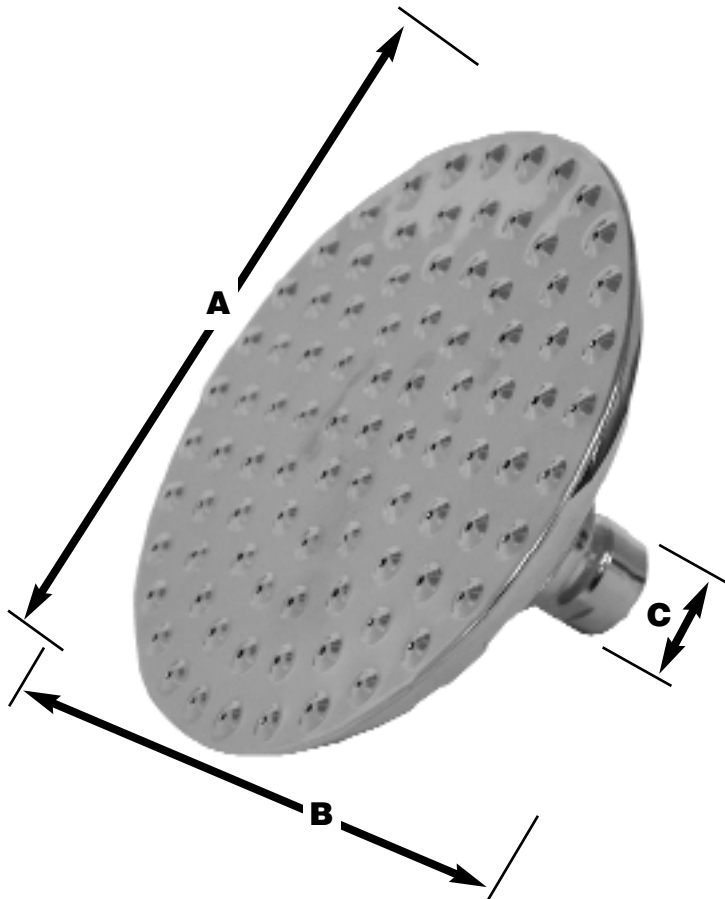

SPECIFICATION SUBMITTAL SHEET

j o n e s s t e p h e n s c o r p o r a t i o n

ROUND RAIN STYLE SHOWER HEAD WITH DIMPLES

features and benefits:

This product and others like it can be found in the Jones Stephens catalog. Call today to order your catalog or download it from our website: www.plumbest.com

PART NO.	DESCRIPTION	A	B	C
S01-088	5" Chrome Plated	5-1/4"	2-3/4"	1"
S01-88RB	5" Oil Rubbed Bronze	5-1/4"	2-3/4"	1"
S01-88WB	5" Old World Bronze	5-1/4"	2-3/4"	1"
S01-88CO	5" Copper	5-1/4"	2-3/4"	1"
S01-88BN	5" Brushed Nickel	5-1/4"	2-3/4"	1"
S01-089	8" Chrome Plated	7-3/4"	3"	1"
S01-89RB	8" Oil Rubbed Bronze	7-3/4"	3"	1"
S01-89WB	8" Old World Bronze	7-3/4"	3"	1"
S01-89BN	8" Brushed Nickel	7-3/4"	3"	1"