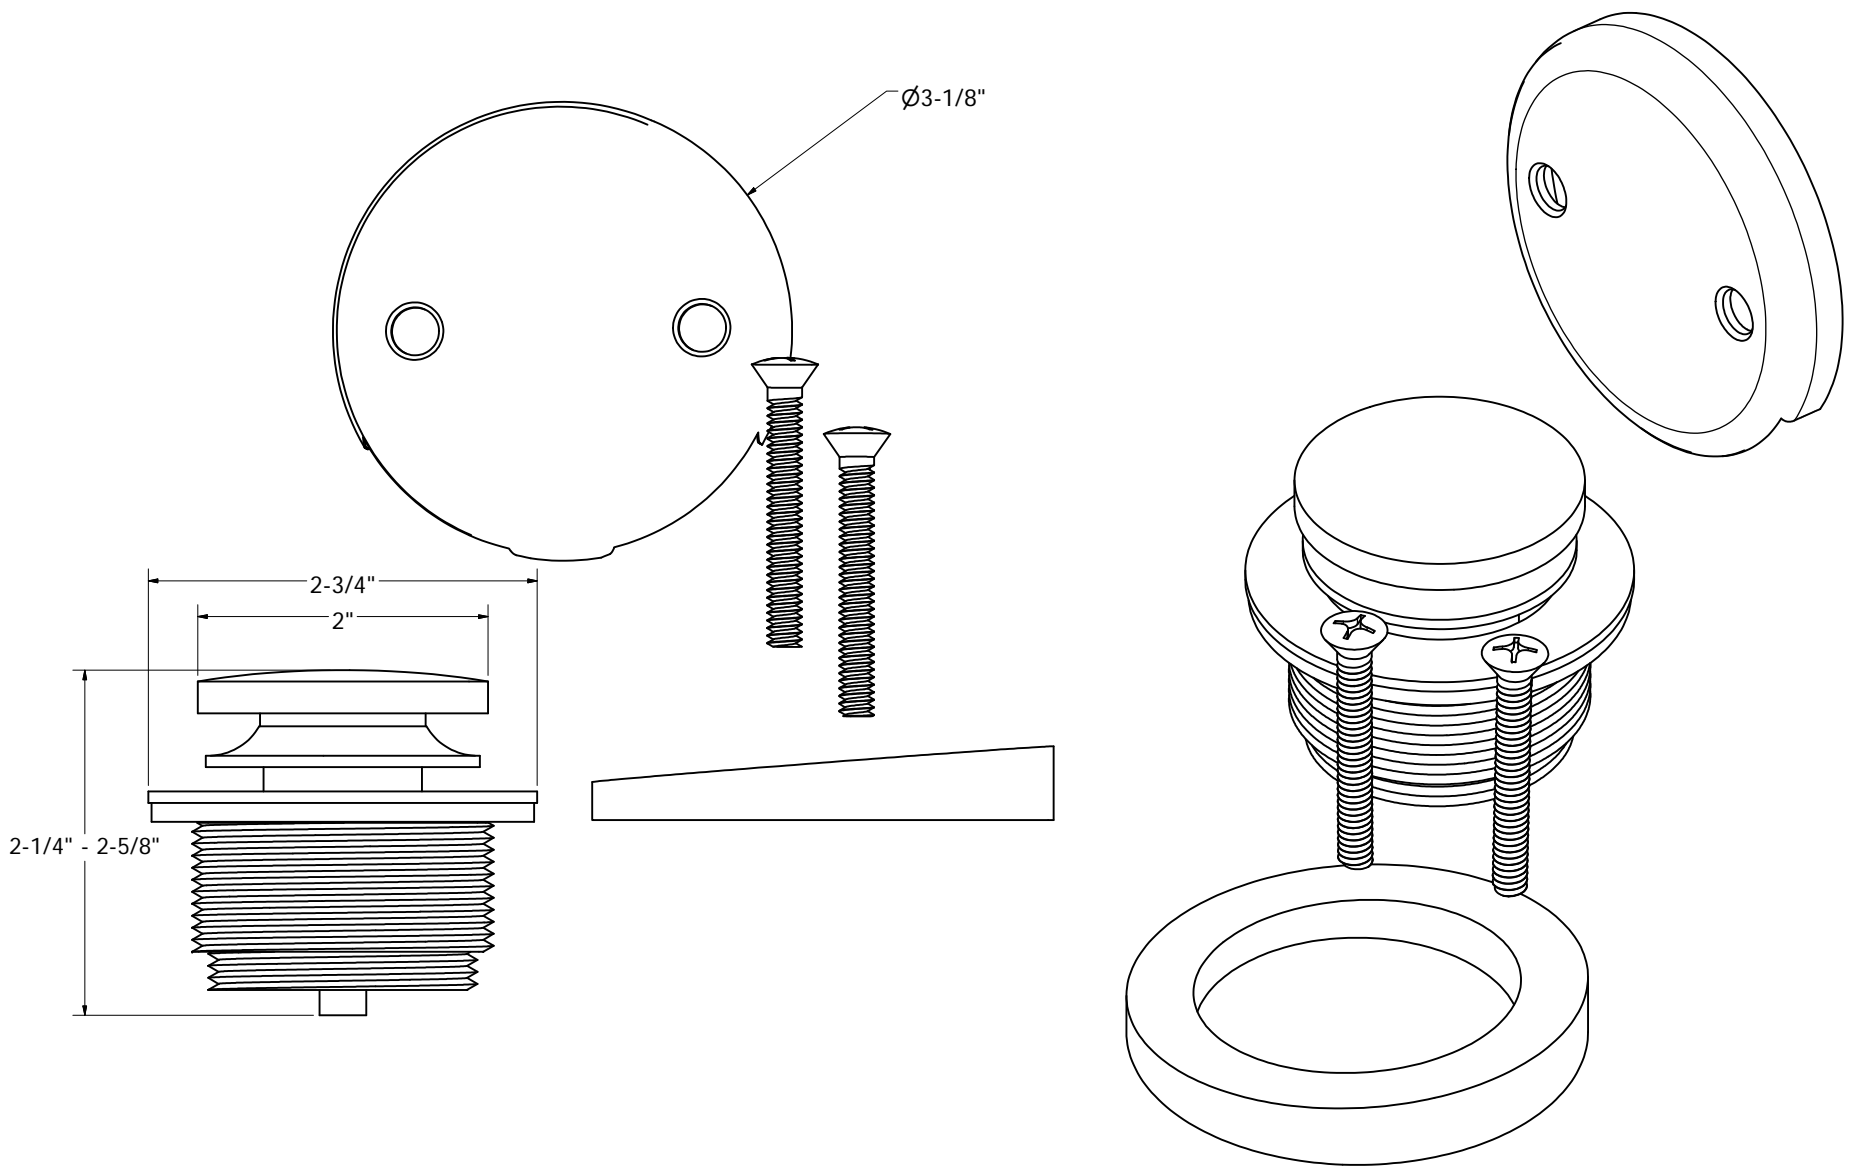

# TOE TOUCH CONVERSION KIT

PHONE NUMBER 1-800-355-6637	PART NO.	B5156NP	B5156PS	B5156RB	B5156BN	
FAX NUMBER 1-800-462-6991						
SCALE 1.5 : 1	DATE 12-07-12	# HOLES	2	2	2	2
SHEET 1 OF 1	FINISH	PEARL NICKEL	POLISHED STAINLESS	OIL RUBBED BRONZE	OLD WORLD BRONZE	
DRAWN BY ASHLEY KRALOVEC						