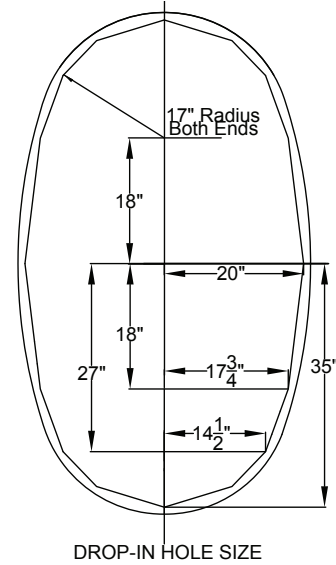

### MicroSilk<sup>®</sup> - Whirlpool

Note: Equipment may extend beyond the outside perimeter of the bath.  
 Consult factory for details.

Patents received or pending.

Note: Dimensional Tolerances: ±1/4"

<b>Drop-in-Hole Size:</b>	See Diagram
<b>Operating Capacity:</b>	52 Gal.
<b>Overflow Capacity:</b>	80 Gal.
<b>Floor Loading / sq.ft.:</b>	48.4 lbs.
<b>Carton Weight:</b>	156 lbs.
<b>Cube:</b>	43.2 ft. <sup>3</sup>