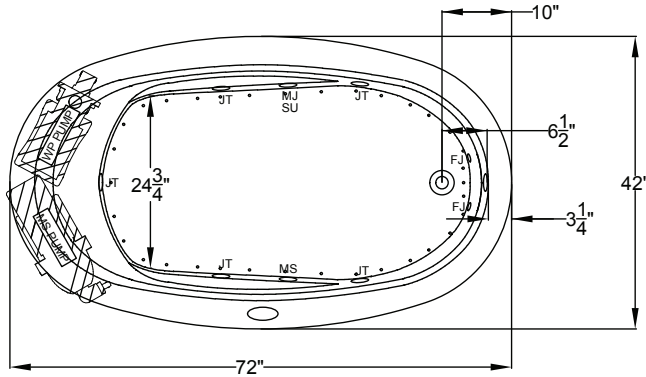

## Designer Collection Specifications

### MicroSilk<sup>®</sup> - Whirlpool

Note: Equipment may extend beyond the outside perimeter of the bath.  
 Consult factory for details.

Patents received or pending.

Note: Dimensional Tolerances: ±1/4"

<b>Drop-in-Hole Size:</b>	See Diagram
<b>Operating Capacity:</b>	52 Gal.
<b>Overflow Capacity:</b>	80 Gal.
<b>Floor Loading / sq.ft.:</b>	48.4 lbs.
<b>Carton Weight:</b>	156 lbs.
<b>Cube:</b>	43.2 ft. <sup>3</sup>