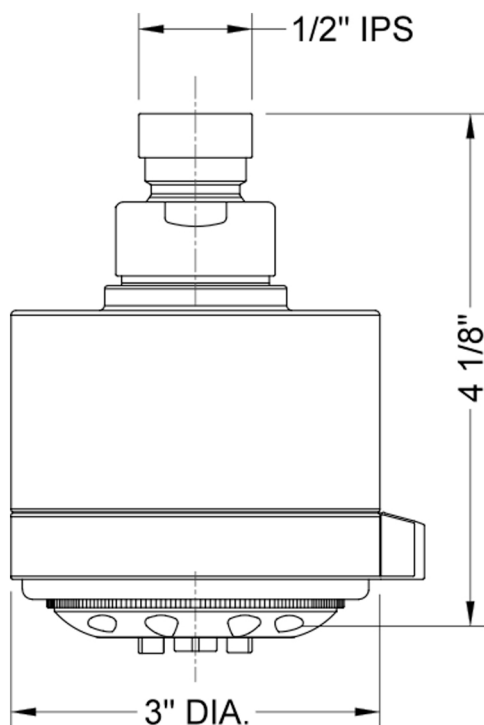

## Cylindrica 5 Power Spray Showerhead - 1.5 GPM

**Model #: S179-1.5-**

### FEATURES:

- 5 function showerhead
- 1/2 male threads
- Tab on adjusting ring allows for easy, adjustment of functions
- Contemporary design

IDEAL FOR LOW WATER PRESSURE

### SPECIFICATION DRAWING: