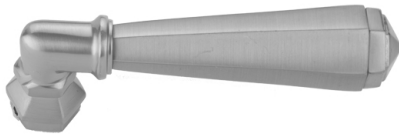

Roaring 20's/Westfield/Astor Hex Lever Handle Service Part

Model #: H-51-

FEATURES:

- All brass replacement lever handle
- Replacement for Roaring 20's, Westfield, Astor Collection showers & faucets, roman tub trims

AVAILABLE FINISHES:

Polished Chrome (PCH)	Satin Chrome (SC)	Bronze Umber (BU)
Satin Nickel (SN)	Pewter (PEW)	Caramel Bronze (CB)
Polished Nickel (PN)	Antique Brass (AB)	Antique Copper (ACU)
Oil-Rubbed Bronze (ORB)	Polished Brass (PB)	Polished Copper (PCU)
Vintage Bronze (VB)	Satin Brass (SB)	Rose Gold (RG)
Matte Black (MBK)	Satin Gold (SG)	Polished Gold (PG)
Black Nickel (BKN)	Bombay Gold (BG)	Jewelers Gold (JG)
Europa Bronze (EB)	White (WH)	Sedona Beige (SDB)
Tristan Brass (TB)	Unlacquered Brass (ULB)	Satin Cooper (SCU)