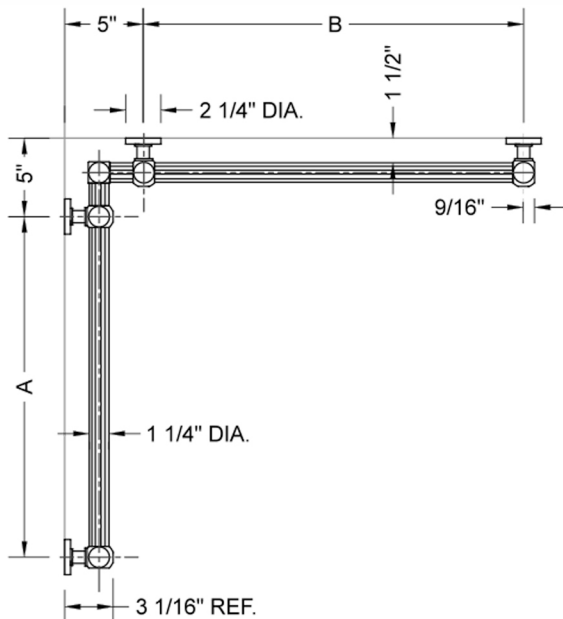

G71 12" x 36" Inside Corner Grab Bar

Model #: G71-12-36-IC-

FEATURES:

- ADA compliant when properly installed
- All brass construction, fully polished & plated
- All grab bars can be custom sized. Contact JACLO for pricing & availability
- Optional handshower sliders and toilet paper/wash cloth holders can be added only upon initial order
- Grab bars over 32" REQUIRE a middle post

SPECIFICATION DRAWING:

BRASS LUXURY GRAB BAR							
PART. #	DESCRIPTION	A	B	PART. #	DESCRIPTION	A	B
G71-12-12-IC	CENTER OF POST	12"	12"	G71-24-36-IC	CENTER OF POST	24"	36"
G71-12-16-IC	CENTER OF POST	12"	16"	G71-24-48-IC	CENTER OF POST	24"	48"
G71-12-24-IC	CENTER OF POST	12"	24"	G71-24-60-IC	CENTER OF POST	24"	60"
G71-12-32-IC	CENTER OF POST	12"	32"				
				G71-32-32-IC	CENTER OF POST	32"	32"
G71-12-36-IC	CENTER OF POST	12"	36"	G71-32-36-IC	CENTER OF POST	32"	36"
G71-12-48-IC	CENTER OF POST	12"	48"	G71-32-48-IC	CENTER OF POST	32"	48"
G71-12-60-IC	CENTER OF POST	12"	60"	G71-32-60-IC	CENTER OF POST	32"	60"
G71-16-16-IC	CENTER OF POST	16"	16"	G71-36-36-IC	CENTER OF POST	36"	36"
G71-16-24-IC	CENTER OF POST	16"	24"	G71-36-48-IC	CENTER OF POST	36"	48"
G71-16-32-IC	CENTER OF POST	16"	32"	G71-36-60-IC	CENTER OF POST	36"	60"
G71-16-36-IC	CENTER OF POST	16"	36"	G71-48-48-IC	CENTER OF POST	48"	48"
G71-16-48-IC	CENTER OF POST	16"	48"	G71-48-60-IC	CENTER OF POST	48"	60"
G71-16-60-IC	CENTER OF POST	16"	60"				
				G71-60-60-IC	CENTER OF POST	60"	60"
G71-24-24-IC	CENTER OF POST	24"	24"				
G71-24-32-IC	CENTER OF POST	24"	32"				