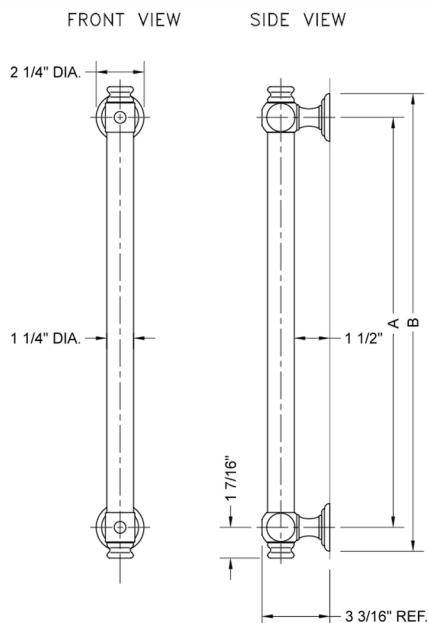

## 18" G60 Straight Grab Bar

Model #: G60-18-

### FEATURES:

- ADA compliant when properly installed
- All brass construction, fully polished & plated
- All grab bars can be custom sized. Contact JACLO for pricing & availability
- Optional handshower sliders and toilet paper/wash cloth holders can be added only upon initial order
- Grab bars over 32" REQUIRE a middle post

### SPECIFICATION DRAWING:

BRASS LUXURY GRAB BAR			
PART. #	DESCRIPTION	A	B
G60-12-XX	12" CENTER TO CENTER	12"	14 1/4"
G60-16-XX	16" CENTER TO CENTER	16"	18 1/4"
G60-18-XX	18" CENTER TO CENTER	18"	20 1/4"
G60-24-XX	24" CENTER TO CENTER	24"	24 1/4"
G60-32-XX	32" CENTER TO CENTER	32"	34 1/4"
*NOTE: GRAB BARS OVER 32" REQUIRE A MIDDLE POST			
G60-36-XX	36" CENTER TO CENTER	36"	38 1/4"
G60-42-XX	42" CENTER TO CENTER	42"	44 1/4"
G60-48-XX	48" CENTER TO CENTER	48"	50 1/4"
G60-60-XX	60" CENTER TO CENTER	60"	62 1/4"