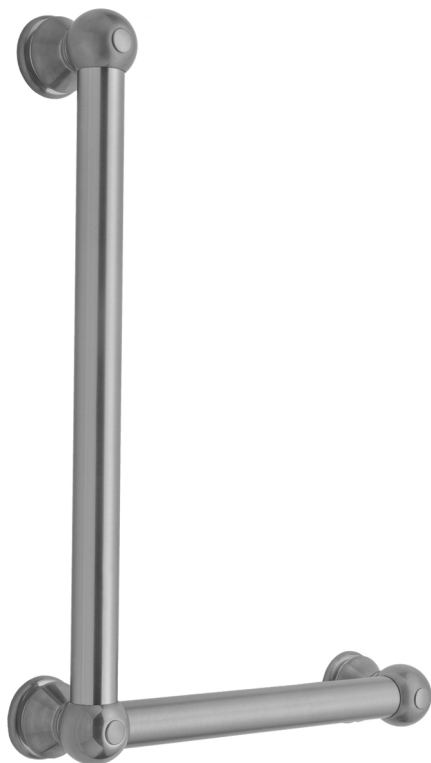

## G30 32H x 12W 90° Right Hand Grab Bar

Model #: **G30-32H-12W-RH-**

### FEATURES:

- ADA compliant when properly installed
- All brass construction, fully polished & plated
- All grab bars can be custom sized. Contact JACLO for pricing & availability
- Optional handshower sliders and toilet paper/wash cloth holders can be added only upon initial order
- Grab bars over 32" REQUIRE a middle post

### AVAILABLE FINISHES:

Polished Chrome (PCH)	Satin Chrome (SC)	Bronze Umber (BU)
Satin Nickel (SN)	Pewter (PEW)	Caramel Bronze (CB)
Polished Nickel (PN)	Antique Brass (AB)	Antique Copper (ACU)
Oil-Rubbed Bronze (ORB)	Polished Brass (PB)	Polished Copper (PCU)
Vintage Bronze (VB)	Satin Brass (SB)	Rose Gold (RG)
Matte Black (MBK)	Satin Gold (SG)	Polished Gold (PG)
Black Nickel (BKN)	Bombay Gold (BG)	Jewelers Gold (JG)
Europa Bronze (EB)	White (WH)	Sedona Beige (SDB)
Tristan Brass (TB)	Unlacquered Brass (ULB)	Satin Cooper (SCU)

### SPECIFICATION DRAWING:

BRASS LUXURY GRAB BAR			
PART. #	DESCRIPTION	A H	B W
G30-12H-12W	CENTER TO CENTER	12"	12"
G30-12H-16W	CENTER TO CENTER	12"	16"
G30-12H-24W	CENTER TO CENTER	12"	24"
G30-12H-32W	CENTER TO CENTER	12"	32"
G30-16H-12W	CENTER TO CENTER	16"	12"
G30-16H-16W	CENTER TO CENTER	16"	16"
G30-16H-24W	CENTER TO CENTER	16"	24"
G30-16H-32W	CENTER TO CENTER	16"	32"
G30-24H-12W	CENTER TO CENTER	24"	12"
G30-24H-16W	CENTER TO CENTER	24"	16"
G30-24H-24W	CENTER TO CENTER	24"	24"
G30-24H-32W	CENTER TO CENTER	24"	32"
G30-32H-12W	CENTER TO CENTER	32"	12"
G30-32H-16W	CENTER TO CENTER	32"	16"
G30-32H-24W	CENTER TO CENTER	32"	24"
G30-32H-32W	CENTER TO CENTER	32"	32"