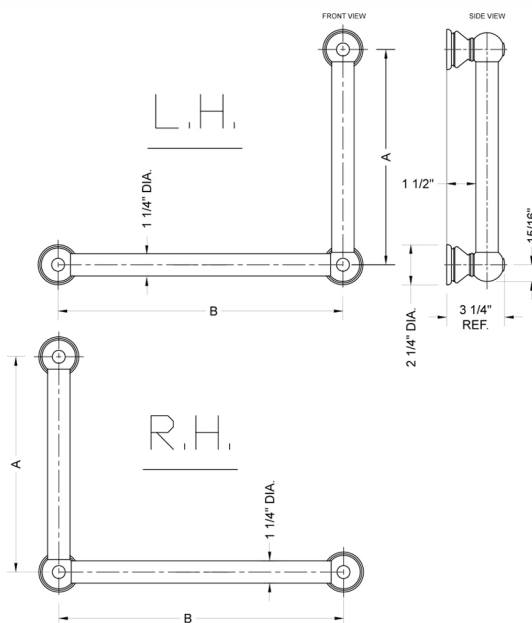

## G30 32H x 12W 90° Right Hand Grab Bar

Model #: **G30-32H-12W-RH-**

### FEATURES:

- ADA compliant when properly installed
- All brass construction, fully polished & plated
- All grab bars can be custom sized. Contact JACLO for pricing & availability
- Optional handshower sliders and toilet paper/wash cloth holders can be added only upon initial order
- Grab bars over 32" REQUIRE a middle post

### SPECIFICATION DRAWING:

BRASS LUXURY GRAB BAR			
PART. #	DESCRIPTION	A H	B W
G30-12H-12W	CENTER TO CENTER	12"	12"
G30-12H-16W	CENTER TO CENTER	12"	16"
G30-12H-24W	CENTER TO CENTER	12"	24"
G30-12H-32W	CENTER TO CENTER	12"	32"
G30-16H-12W	CENTER TO CENTER	16"	12"
G30-16H-16W	CENTER TO CENTER	16"	16"
G30-16H-24W	CENTER TO CENTER	16"	24"
G30-16H-32W	CENTER TO CENTER	16"	32"
G30-24H-12W	CENTER TO CENTER	24"	12"
G30-24H-16W	CENTER TO CENTER	24"	16"
G30-24H-24W	CENTER TO CENTER	24"	24"
G30-24H-32W	CENTER TO CENTER	24"	32"
G30-32H-12W	CENTER TO CENTER	32"	12"
G30-32H-16W	CENTER TO CENTER	32"	16"
G30-32H-24W	CENTER TO CENTER	32"	24"
G30-32H-32W	CENTER TO CENTER	32"	32"