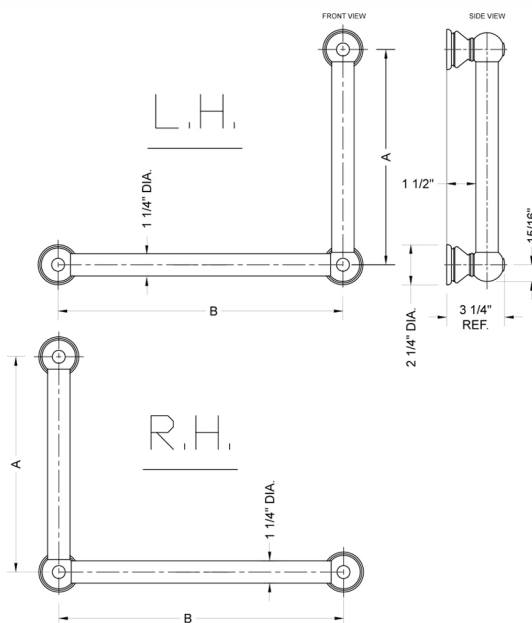

## G30 16H x 12W 90° Right Hand Grab Bar

Model #: **G30-16H-12W-RH-**

### FEATURES:

- ADA compliant when properly installed
- All brass construction, fully polished & plated
- All grab bars can be custom sized. Contact JACLO for pricing & availability
- Optional handshower sliders and toilet paper/wash cloth holders can be added only upon initial order
- Grab bars over 32" REQUIRE a middle post

### SPECIFICATION DRAWING:

BRASS LUXURY GRAB BAR			
PART. #	DESCRIPTION	A H	B W
G30-12H-12W	CENTER TO CENTER	12"	12"
G30-12H-16W	CENTER TO CENTER	12"	16"
G30-12H-24W	CENTER TO CENTER	12"	24"
G30-12H-32W	CENTER TO CENTER	12"	32"
G30-16H-12W	CENTER TO CENTER	16"	12"
G30-16H-16W	CENTER TO CENTER	16"	16"
G30-16H-24W	CENTER TO CENTER	16"	24"
G30-16H-32W	CENTER TO CENTER	16"	32"
G30-24H-12W	CENTER TO CENTER	24"	12"
G30-24H-16W	CENTER TO CENTER	24"	16"
G30-24H-24W	CENTER TO CENTER	24"	24"
G30-24H-32W	CENTER TO CENTER	24"	32"
G30-32H-12W	CENTER TO CENTER	32"	12"
G30-32H-16W	CENTER TO CENTER	32"	16"
G30-32H-24W	CENTER TO CENTER	32"	24"
G30-32H-32W	CENTER TO CENTER	32"	32"