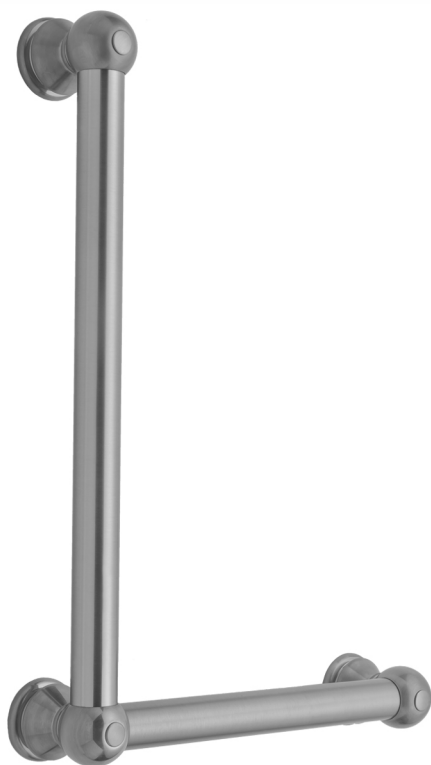

## G30 16H x 12W 90° Right Hand Grab Bar

Model #: **G30-16H-12W-RH-**

### FEATURES:

- ADA compliant when properly installed
- All brass construction, fully polished & plated
- All grab bars can be custom sized. Contact JACLO for pricing & availability
- Optional handshower sliders and toilet paper/wash cloth holders can be added only upon initial order
- Grab bars over 32" REQUIRE a middle post

### AVAILABLE FINISHES:

Polished Chrome (PCH)	Satin Chrome (SC)	Bronze Umber (BU)
Satin Nickel (SN)	Pewter (PEW)	Caramel Bronze (CB)
Polished Nickel (PN)	Antique Brass (AB)	Antique Copper (ACU)
Oil-Rubbed Bronze (ORB)	Polished Brass (PB)	Polished Copper (PCU)
Vintage Bronze (VB)	Satin Brass (SB)	Rose Gold (RG)
Matte Black (MBK)	Satin Gold (SG)	Polished Gold (PG)
Black Nickel (BKN)	Bombay Gold (BG)	Jewelers Gold (JG)
Europa Bronze (EB)	White (WH)	Sedona Beige (SDB)
Tristan Brass (TB)	Unlacquered Brass (ULB)	Satin Cooper (SCU)

### SPECIFICATION DRAWING:

BRASS LUXURY GRAB BAR			
PART. #	DESCRIPTION	A H	B W
G30-12H-12W	CENTER TO CENTER	12"	12"
G30-12H-16W	CENTER TO CENTER	12"	16"
G30-12H-24W	CENTER TO CENTER	12"	24"
G30-12H-32W	CENTER TO CENTER	12"	32"
G30-16H-12W	CENTER TO CENTER	16"	12"
G30-16H-16W	CENTER TO CENTER	16"	16"
G30-16H-24W	CENTER TO CENTER	16"	24"
G30-16H-32W	CENTER TO CENTER	16"	32"
G30-24H-12W	CENTER TO CENTER	24"	12"
G30-24H-16W	CENTER TO CENTER	24"	16"
G30-24H-24W	CENTER TO CENTER	24"	24"
G30-24H-32W	CENTER TO CENTER	24"	32"
G30-32H-12W	CENTER TO CENTER	32"	12"
G30-32H-16W	CENTER TO CENTER	32"	16"
G30-32H-24W	CENTER TO CENTER	32"	24"
G30-32H-32W	CENTER TO CENTER	32"	32"