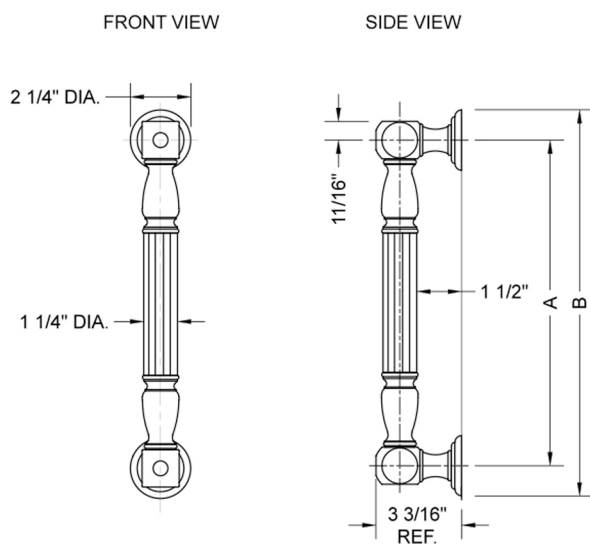

## 18" G21 Straight Grab Bar

Model #: G21-18-

### FEATURES:

- ADA compliant when properly installed
- All brass construction, fully polished & plated
- All grab bars can be custom sized. Contact JACLO for pricing & availability
- Optional handshower sliders and toilet paper/wash cloth holders can be added only upon initial order
- Grab bars over 32" REQUIRE a middle post

### SPECIFICATION DRAWING:

BRASS LUXURY GRAB BAR			
PART. #	DESCRIPTION	A	B
G21-12-XX	12" CENTER TO CENTER	12"	14 1/4"
G21-16-XX	16" CENTER TO CENTER	16"	18 1/4"
G21-18-XX	18" CENTER TO CENTER	18"	20 1/4"
G21-24-XX	24" CENTER TO CENTER	24"	26 1/4"
G21-32-XX	32" CENTER TO CENTER	32"	34 1/4"
*NOTE: GRAB BARS OVER 32" REQUIRE A MIDDLE POST			
G21-36-XX	36" CENTER TO CENTER	36"	38 1/4"
G21-42-XX	42" CENTER TO CENTER	42"	44 1/4"
G21-48-XX	48" CENTER TO CENTER	48"	50 1/4"
G21-60-XX	60" CENTER TO CENTER	60"	62 1/4"