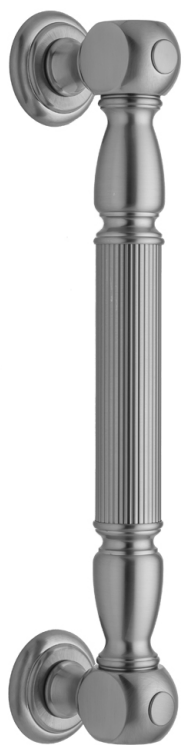

## 18" G21 Straight Grab Bar

Model #: G21-18-

### FEATURES:

- ADA compliant when properly installed
- All brass construction, fully polished & plated
- All grab bars can be custom sized. Contact JACLO for pricing & availability
- Optional handshower sliders and toilet paper/wash cloth holders can be added only upon initial order
- Grab bars over 32" REQUIRE a middle post

### AVAILABLE FINISHES:

Polished Chrome (PCH)	Satin Chrome (SC)	Bronze Umber (BU)
Satin Nickel (SN)	Pewter (PEW)	Caramel Bronze (CB)
Polished Nickel (PN)	Antique Brass (AB)	Antique Copper (ACU)
Oil-Rubbed Bronze (ORB)	Polished Brass (PB)	Polished Copper (PCU)
Vintage Bronze (VB)	Satin Brass (SB)	Rose Gold (RG)
Matte Black (MBK)	Satin Gold (SG)	Polished Gold (PG)
Black Nickel (BKN)	Bombay Gold (BG)	Jewelers Gold (JG)
Europa Bronze (EB)	White (WH)	Sedona Beige (SDB)
Tristan Brass (TB)	Unlacquered Brass (ULB)	Satin Cooper (SCU)

### SPECIFICATION DRAWING:

BRASS LUXURY GRAB BAR			
PART. #	DESCRIPTION	A	B
G21-12-XX	12" CENTER TO CENTER	12"	14 1/4"
G21-16-XX	16" CENTER TO CENTER	16"	18 1/4"
G21-18-XX	18" CENTER TO CENTER	18"	20 1/4"
G21-24-XX	24" CENTER TO CENTER	24"	26 1/4"
G21-32-XX	32" CENTER TO CENTER	32"	34 1/4"
*NOTE: GRAB BARS OVER 32" REQUIRE A MIDDLE POST			
G21-36-XX	36" CENTER TO CENTER	36"	38 1/4"
G21-42-XX	42" CENTER TO CENTER	42"	44 1/4"
G21-48-XX	48" CENTER TO CENTER	48"	50 1/4"
G21-60-XX	60" CENTER TO CENTER	60"	62 1/4"