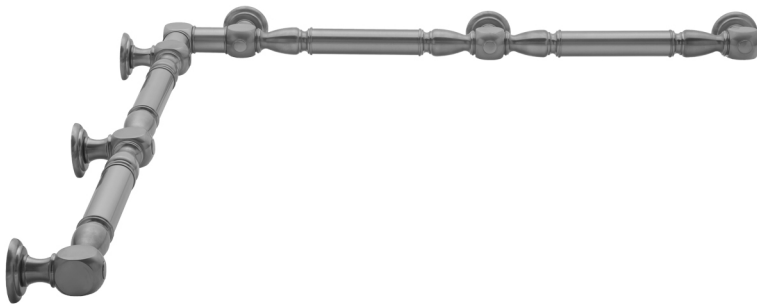

G20 48" x 48" Inside Corner Grab Bar

Model #: **G20-48-48-IC-**

FEATURES:

- ADA compliant when properly installed
- All brass construction, fully polished & plated
- All grab bars can be custom sized. Contact JACLO for pricing & availability
- Optional handshower sliders and toilet paper/wash cloth holders can be added only upon initial order
- Grab bars over 32" REQUIRE a middle post

SPECIFICATION DRAWING:

BRASS LUXURY GRAB BAR							
PART. #	DESCRIPTION	A	B	PART. #	DESCRIPTION	A	B
G20-12-12-IC	CENTER OF POST	12"	12"	G20-24-36-IC	CENTER OF POST	24"	36"
G20-12-16-IC	CENTER OF POST	12"	16"	G20-24-48-IC	CENTER OF POST	24"	48"
G20-12-24-IC	CENTER OF POST	12"	24"	G20-24-60-IC	CENTER OF POST	24"	60"
G20-12-32-IC	CENTER OF POST	12"	32"				
G20-12-36-IC	CENTER OF POST	12"	36"	G20-32-32-IC	CENTER OF POST	32"	32"
G20-12-48-IC	CENTER OF POST	12"	48"	G20-32-36-IC	CENTER OF POST	32"	36"
G20-12-60-IC	CENTER OF POST	12"	60"	G20-32-48-IC	CENTER OF POST	32"	48"
				G20-32-60-IC	CENTER OF POST	32"	60"
G20-16-16-IC	CENTER OF POST	16"	16"				
G20-16-24-IC	CENTER OF POST	16"	24"	G20-36-36-IC	CENTER OF POST	36"	36"
G20-16-32-IC	CENTER OF POST	16"	32"	G20-36-48-IC	CENTER OF POST	36"	48"
				G20-36-60-IC	CENTER OF POST	36"	60"
G20-16-36-IC	CENTER OF POST	16"	36"				
G20-16-48-IC	CENTER OF POST	16"	48"	G20-48-48-IC	CENTER OF POST	48"	48"
G20-16-60-IC	CENTER OF POST	16"	60"	G20-48-60-IC	CENTER OF POST	48"	60"
G20-24-24-IC	CENTER OF POST	24"	24"				
G20-24-32-IC	CENTER OF POST	24"	32"	G20-60-60-IC	CENTER OF POST	60"	60"