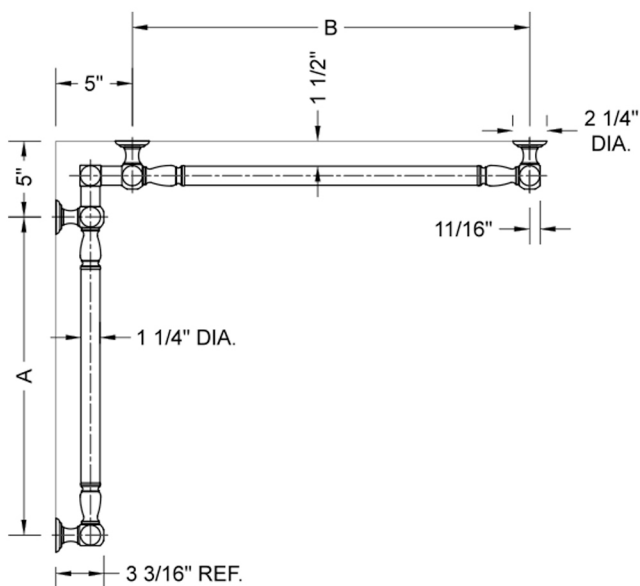

G20 48" x 48" Inside Corner Grab Bar

Model #: **G20-48-48-IC-**

FEATURES:

- ADA compliant when properly installed
- All brass construction, fully polished & plated
- All grab bars can be custom sized. Contact JACLO for pricing & availability
- Optional handshower sliders and toilet paper/wash cloth holders can be added only upon initial order
- Grab bars over 32" REQUIRE a middle post

SPECIFICATION DRAWING:

BRASS LUXURY GRAB BAR							
PART. #	DESCRIPTION	A	B	PART. #	DESCRIPTION	A	B
G20-12-12-IC	CENTER OF POST	12"	12"	G20-24-36-IC	CENTER OF POST	24"	36"
G20-12-16-IC	CENTER OF POST	12"	16"	G20-24-48-IC	CENTER OF POST	24"	48"
G20-12-24-IC	CENTER OF POST	12"	24"	G20-24-60-IC	CENTER OF POST	24"	60"
G20-12-32-IC	CENTER OF POST	12"	32"				
G20-12-36-IC	CENTER OF POST	12"	36"	G20-32-32-IC	CENTER OF POST	32"	32"
G20-12-48-IC	CENTER OF POST	12"	48"	G20-32-36-IC	CENTER OF POST	32"	36"
G20-12-60-IC	CENTER OF POST	12"	60"	G20-32-48-IC	CENTER OF POST	32"	48"
				G20-32-60-IC	CENTER OF POST	32"	60"
G20-16-16-IC	CENTER OF POST	16"	16"				
G20-16-24-IC	CENTER OF POST	16"	24"	G20-36-36-IC	CENTER OF POST	36"	36"
G20-16-32-IC	CENTER OF POST	16"	32"	G20-36-48-IC	CENTER OF POST	36"	48"
				G20-36-60-IC	CENTER OF POST	36"	60"
G20-16-36-IC	CENTER OF POST	16"	36"				
G20-16-48-IC	CENTER OF POST	16"	48"	G20-48-48-IC	CENTER OF POST	48"	48"
G20-16-60-IC	CENTER OF POST	16"	60"	G20-48-60-IC	CENTER OF POST	48"	60"
G20-24-24-IC	CENTER OF POST	24"	24"				
G20-24-32-IC	CENTER OF POST	24"	32"	G20-60-60-IC	CENTER OF POST	60"	60"