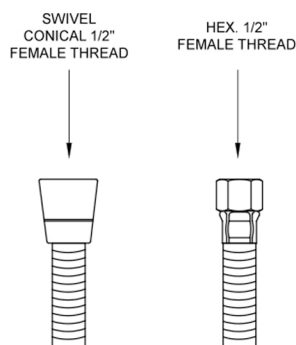

60" Swivel Double Spiral Brass Hose

Model #: DSW-3060-

FEATURES:

- Double spiral brass handshower hose
- 1/2" Female threads
- Brass hex nut is on one end of the hose, and a brass conical nut to hold the handshower is on the other end
- Attach handshower to conical end of hose
- Swivel conical end nut eliminates kinks & twisting
- For luxury shower units

SPECIFICATION DRAWING:

DOUBLE SPIRAL BRASS HOSE		
PART #	DESCRIPTION	LENGTH
DSW-3060	DOUBLE SPIRAL BRASS HOSE 60"	60"
DSW-3079	DOUBLE SPIRAL BRASS HOSE 79"	79"