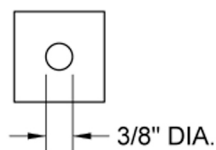

Cubix Square Escutcheon

Model #: CU-400-ESC-

FEATURES:

- All brass escutcheon
- Replacement for Cubix® Collection, faucet, shower & roman tub trims

AVAILABLE FINISHES:

Polished Chrome (PCH)	Satin Chrome (SC)	Bronze Umber (BU)
Satin Nickel (SN)	Pewter (PEW)	Caramel Bronze (CB)
Polished Nickel (PN)	Antique Brass (AB)	Antique Copper (ACU)
Oil-Rubbed Bronze (ORB)	Polished Brass (PB)	Polished Copper (PCU)
Vintage Bronze (VB)	Satin Brass (SB)	Rose Gold (RG)
Matte Black (MBK)	Satin Gold (SG)	Polished Gold (PG)
Black Nickel (BKN)	Bombay Gold (BG)	Jewelers Gold (JG)
Europa Bronze (EB)	White (WH)	Sedona Beige (SDB)
Tristan Brass (TB)	Unlacquered Brass (ULB)	Satin Cooper (SCU)

SPECIFICATION DRAWING:

TOP VIEW

FRONT VIEW