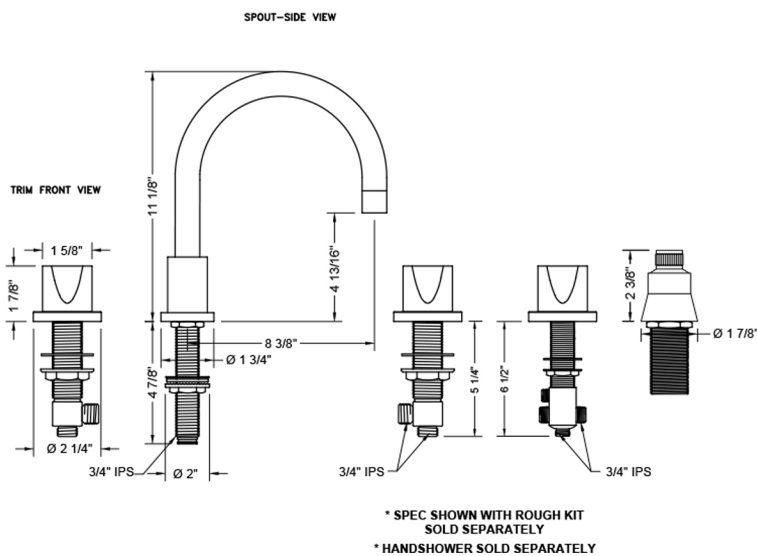

Contempo Roman Tub Set with Thumb Handles and Straight Handshower

Model #: 9980-T672-S-TRIM-

FEATURES:

- All brass roman deck mount tub set trim
- Any handshower can be used
- Quick connect/disconnect spout
- Swivel Spout includes full flow aerator
- Includes:
 - 3060-DS hose
 - 8030 straight handshower mount
 - 8019 deck mount sleeve
- Spout Hole Size Min-Max: 1 1/8" - 1 3/4"
- Valve Hole Size Min-Max: 1 1/4" - 1 3/8"
- Requires J-6912-DIV-RGH rough in kit

SPECIFICATION DRAWING:

AVAILABLE HANDLES: