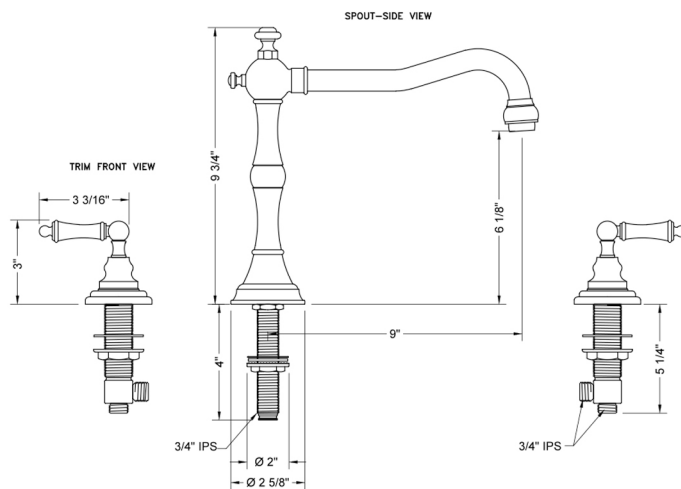

Roaring 20's Roman Tub Set with Ball Lever Handles

Model #: 9930-T679-TRIM-

FEATURES:

- All brass roman deck mount tub set trim
- Quick connect/disconnect spout
- Swivel Spout includes full flow aerator
- Spout Hole Size Min-Max: 1 1/4" - 1 3/8"
- Valve Hole Size Min-Max: 1 1/4" - 1 3/8"
- ADA Compliant Levers
- Requires J-6910 rough in kit

AVAILABLE FINISHES:

Polished Chrome (PCH)	Satin Chrome (SC)	Bronze Umber (BU)
Satin Nickel (SN)	Pewter (PEW)	Caramel Bronze (CB)
Polished Nickel (PN)	Antique Brass (AB)	Antique Copper (ACU)
Oil-Rubbed Bronze (ORB)	Polished Brass (PB)	Polished Copper (PCU)
Vintage Bronze (VB)	Satin Brass (SB)	Rose Gold (RG)
Matte Black (MBK)	Satin Gold (SG)	Polished Gold (PG)
Black Nickel (BKN)	Bombay Gold (BG)	Jewelers Gold (JG)
Europa Bronze (EB)	White (WH)	Sedona Beige (SDB)
Tristan Brass (TB)	Unlacquered Brass (ULB)	Satin Cooper (SCU)

SPECIFICATION DRAWING:

* SPEC SHOWN WITH ROUGH KIT
SOLD SEPARATELY

AVAILABLE HANDLES: