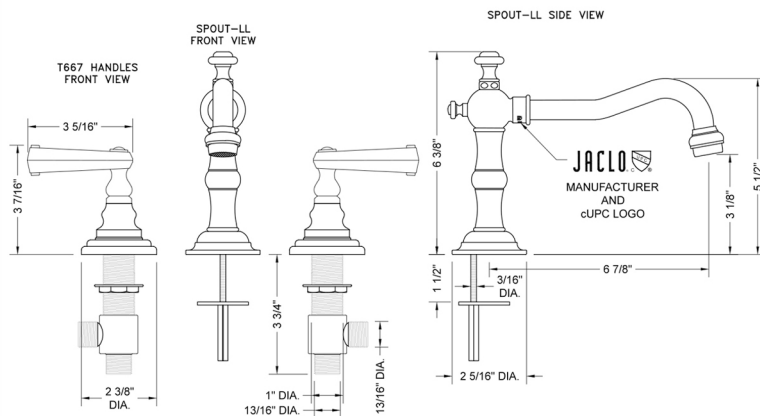

# Roaring 20's Faucet with Ribbon Lever Handles- 0.5 GPM

**Model #: 7830-T667-0.5-**

### FEATURES:

- All brass 8" - 12" widespread faucet includes brass pop-up drain with overflow
- 1/4 turn ceramic valves
- Swivel Spout (For Stationary Spout option, contact JACLO)
- Available Flow Rates: 1.5, 1.2 & 0.5 GPM. Additional flow rate (aerator) options available. Contact JACLO.
- 6 7/8" spout reach
- Spout Hole Size: 1" - 2"
- Valve Hole Size: 1 1/8" - 1 5/8"
- ADA Compliant Levers

### SPECIFICATION DRAWING: