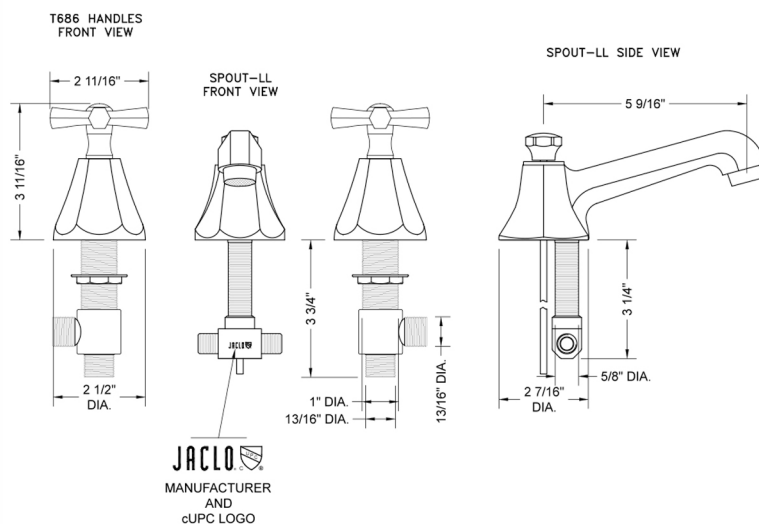

### FEATURES:

- All brass 8" - 12" widespread faucet includes brass pop-up drain with overflow
- 1/4 turn ceramic valves
- Stationary Spout
- Available Flow Rates: 1.5, 1.2 & 0.5 GPM. Additional flow rate (aerator) options available. Contact JACLO.
- 5 9/16" spout reach
- Spout Hole Size Min-Max: 1 1/4" - 2"
- Valve Hole Size Min-Max: 1 1/8" - 1 5/8"

### SPECIFICATION DRAWING: