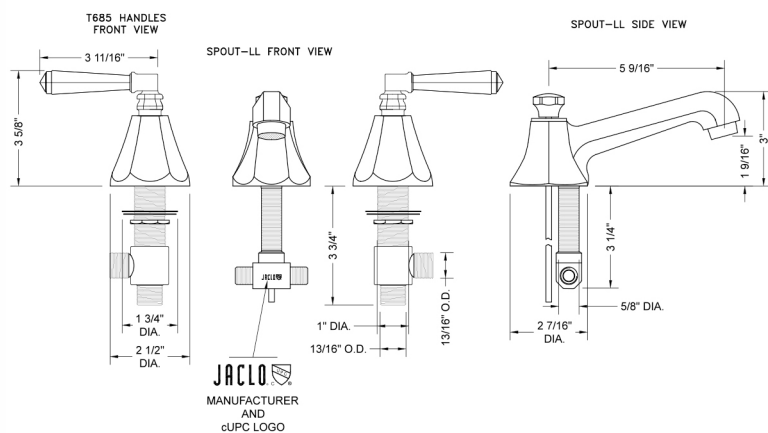

Astor Faucet with Hex Lever Handles- 0.5 GPM

Model #: 6870-T685-0.5-

FEATURES:

- All brass 8" - 12" widespread faucet includes brass pop-up drain with overflow
- 1/4 turn ceramic valves
- Stationary Spout
- Available Flow Rates: 1.5, 1.2 & 0.5 GPM. Additional flow rate (aerator) options available. Contact JACLO.
- 5 1/2" spout reach
- Spout Hole Size: 1 1/4" - 2"
- Valve Hole Size: 1 1/8" - 1 5/8"
- ADA Compliant Levers

SPECIFICATION DRAWING:

AVAILABLE HANDLES: