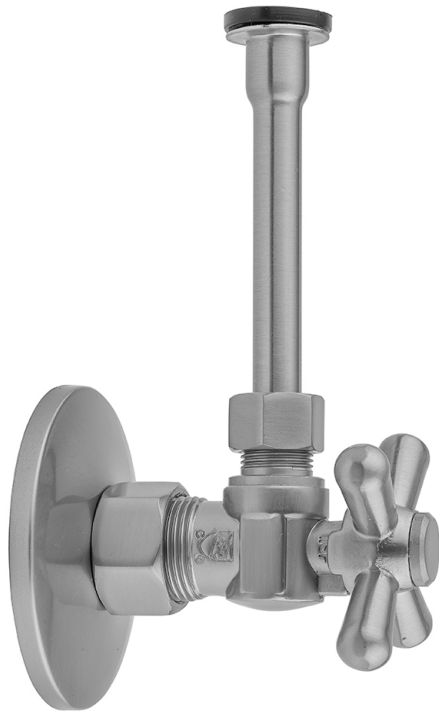

Quarter Turn Angle Pattern 5/8" O.D. Compression (Fits 1/2" Copper) x 3/8" O.D. Toilet Supply Kit Standard Cross Handle, 20" Supply Tube, Escutcheon
Model #: 621-72-

FEATURES:

- Complete Toilet Supply Kit
- Kit contains:
 - (1) Quarter Turn Angle Pattern 5/8" O.D. Compression (Fits 1/2" Copper) x 3/8" O.D. Supply Valve with Standard Cross Handle P/N 621
 - (1) 20" Copper Supply Tube P/N 772
 - (1) Escutcheon P/N 7463 (ULB P/N 6015)

AVAILABLE FINISHES:

Polished Chrome (PCH)	Satin Chrome (SC)	Bronze Umber (BU)
Satin Nickel (SN)	Pewter (PEW)	Caramel Bronze (CB)
Polished Nickel (PN)	Antique Brass (AB)	Antique Copper (ACU)
Oil-Rubbed Bronze (ORB)	Polished Brass (PB)	Polished Copper (PCU)
Vintage Bronze (VB)	Satin Brass (SB)	Rose Gold (RG)
Matte Black (MBK)	Satin Gold (SG)	Polished Gold (PG)
Black Nickel (BKN)	Bombay Gold (BG)	Jewelers Gold (JG)
Europa Bronze (EB)	White (WH)	Sedona Beige (SDB)
Tristan Brass (TB)	Unlacquered Brass (ULB)	Satin Cooper (SCU)

SPECIFICATION DRAWING:

COMPONENTS	
DESCRIPTION	QTY:
ANGLE VALVE - STANDARD CROSS HANDLE	1
20" X 3/8" O.D. SUPPLY TUBE	1
ESCUTCHEON	1
PLASTIC FILL VALVE COUPLING NUT	1

AVAILABLE HANDLES: