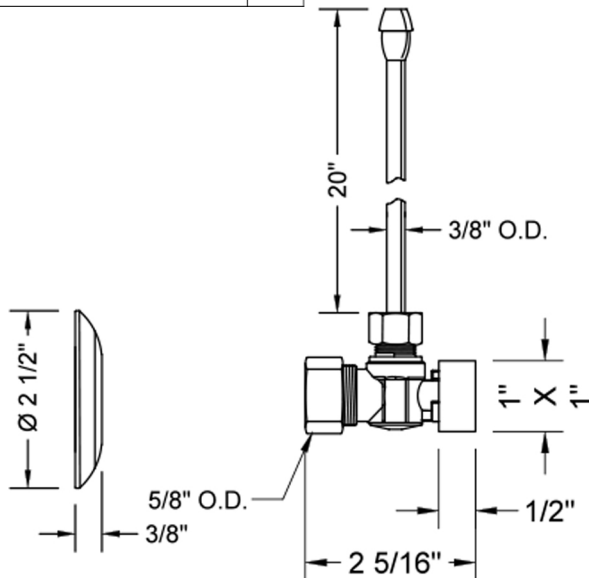

Quarter Turn Angle Pattern 5/8" O.D. Compression (Fits 1/2" Copper) x 3/8" O.D. Faucet Supply Kit with Square Handle, 20" Supply Tubes, Escutcheons
Model #: 621-7-62-

FEATURES:

- Complete Faucet Supply Kit
- Kit contains:
 - (2) Quarter Turn Angle Pattern 5/8" O.D. Compression (Fits 1/2" Copper) x 3/8" O.D. Supply Valve with Square Handle P/N 621-7
 - (2) 20" Copper Supply Tubes P/N 662
 - (2) Escutcheons P/N 7463 (ULB P/N 6015)

SPECIFICATION DRAWING:

COMPONENTS	
DESCRIPTION	QTY:
ANGLE VALVE - SQUARE HANDLE	2
20" x 3/8" O.D. SUPPLY TUBE	2
ESCUTCHEON	2

AVAILABLE HANDLES: