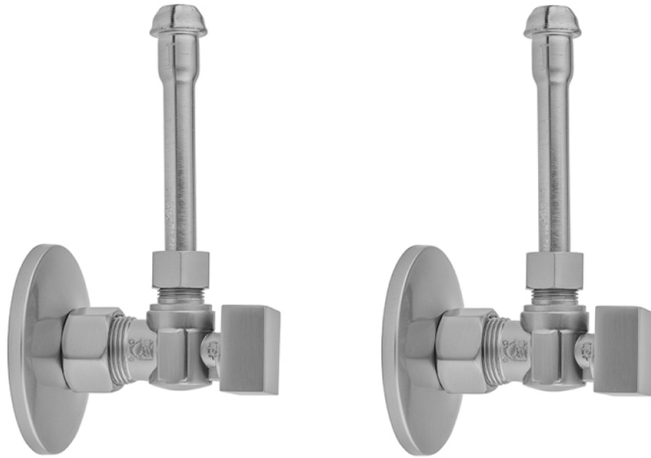

Quarter Turn Angle Pattern 5/8" O.D. Compression (Fits 1/2" Copper) x 3/8" O.D. Faucet Supply Kit with Square Handle, 20" Supply Tubes, Escutcheons
Model #: 621-7-62-

FEATURES:

- Complete Faucet Supply Kit
- Kit contains:
 - (2) Quarter Turn Angle Pattern 5/8" O.D. Compression (Fits 1/2" Copper) x 3/8" O.D. Supply Valve with Square Handle P/N 621-7
 - (2) 20" Copper Supply Tubes P/N 662
 - (2) Escutcheons P/N 7463 (ULB P/N 6015)

AVAILABLE FINISHES:

Polished Chrome (PCH)	Satin Chrome (SC)	Bronze Umber (BU)
Satin Nickel (SN)	Pewter (PEW)	Caramel Bronze (CB)
Polished Nickel (PN)	Antique Brass (AB)	Antique Copper (ACU)
Oil-Rubbed Bronze (ORB)	Polished Brass (PB)	Polished Copper (PCU)
Vintage Bronze (VB)	Satin Brass (SB)	Rose Gold (RG)
Matte Black (MBK)	Satin Gold (SG)	Polished Gold (PG)
Black Nickel (BKN)	Bombay Gold (BG)	Jewelers Gold (JG)
Europa Bronze (EB)	White (WH)	Sedona Beige (SDB)
Tristan Brass (TB)	Unlacquered Brass (ULB)	Satin Cooper (SCU)

SPECIFICATION DRAWING:

COMPONENTS	
DESCRIPTION	QTY:
ANGLE VALVE - SQUARE HANDLE	2
20" x 3/8" O.D. SUPPLY TUBE	2
ESCUTCHEON	2

AVAILABLE HANDLES: