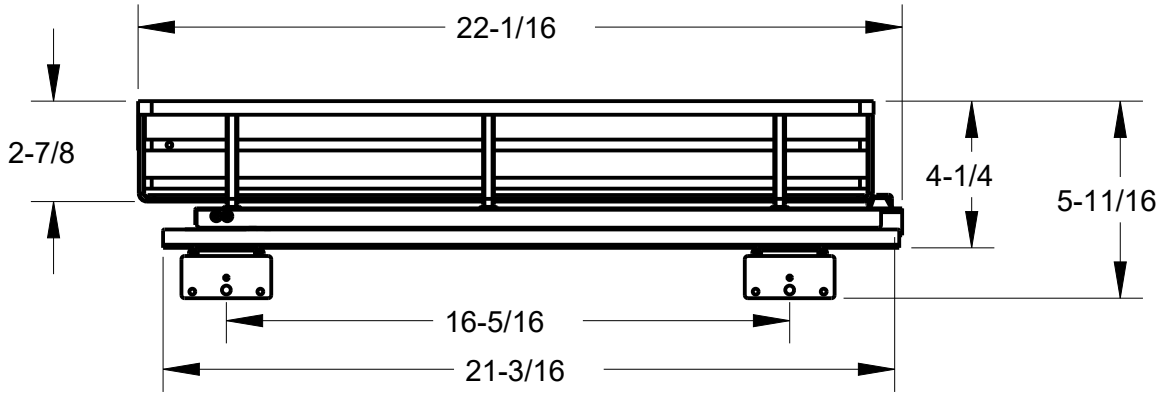

8 7 6 5 4 3 2 1

F  
E  
D  
C  
B  
A

HR ITEM NUMBER	PRODUCT DESCRIPTION
SWS-WB273PC	STORAGE WITH STYLE BASKET PULLOUT, 27" POLISHED CHROME
SWS-WB273BN	STORAGE WITH STYLE BASKET PULLOUT, 21" BLACK NICKEL

THIRD ANGLE PROJECTION 		<b>hardware resources</b>		
MATERIAL N/A	FINISH SEE TABLE			
DRAWN BY JOEL GOMEZ	DATE 06MAR2019	DRAWING NUMBER SWS-WB273		REV <b>A</b>
DESIGNED BY JOEL GOMEZ	DATE 04APR2018	SIZE A3	SCALE 0.180	SHEET 1 / 1
APPROVED BY ALAN CHEN	DATE 06MAR2018			