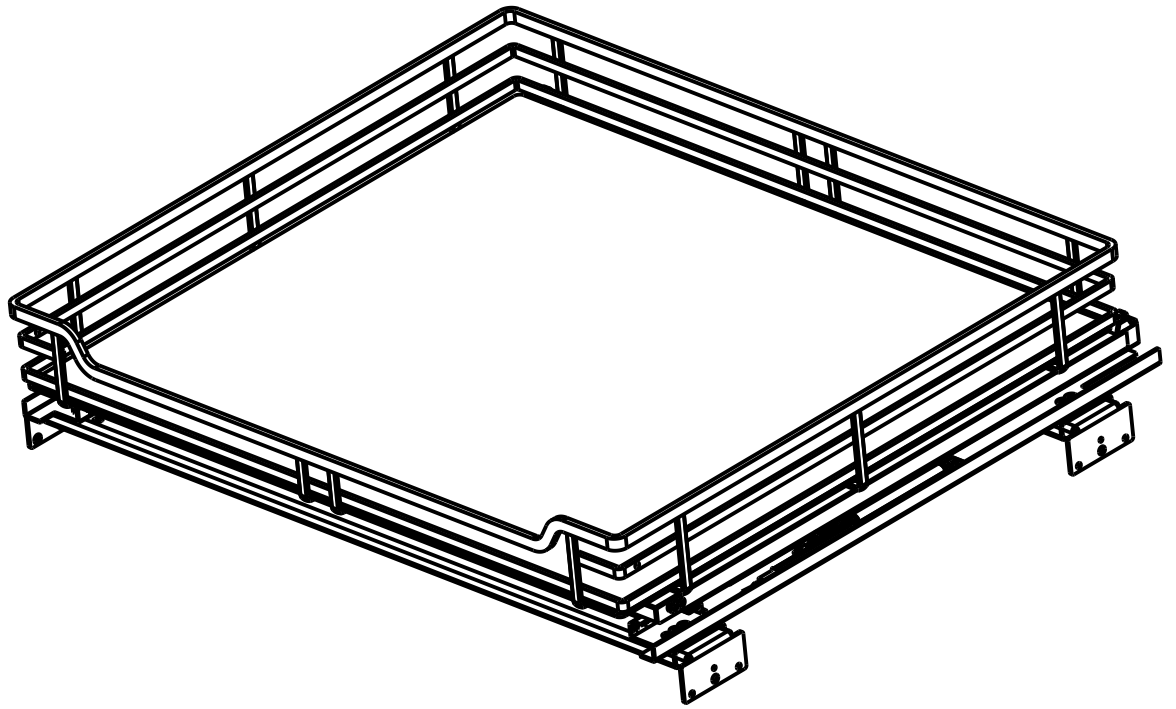

8 7 6 5 4 3 2 1

F  
E  
D  
C  
B  
A

HR ITEM NUMBER	PRODUCT DESCRIPTION
SWS-WB273PC	STORAGE WITH STYLE BASKET PULLOUT, 27" POLISHED CHROME
SWS-WB273BN	STORAGE WITH STYLE BASKET PULLOUT, 21" BLACK NICKEL

THIRD ANGLE PROJECTION 		<b>hardware resources</b>		
MATERIAL N/A	FINISH SEE TABLE			
DRAWN BY JOEL GOMEZ	DATE 06MAR2019	DRAWING NUMBER SWS-WB273		REV <b>A</b>
DESIGNED BY JOEL GOMEZ	DATE 04APR2018	SIZE A3	SCALE 0.180	SHEET 1 / 1
APPROVED BY ALAN CHEN	DATE 06MAR2018			