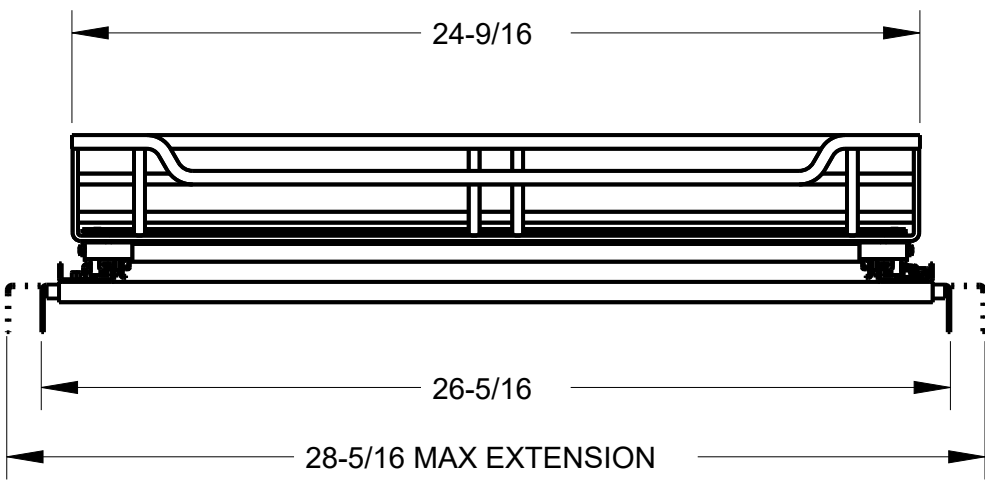

8 7 6 5 4 3 2 1

F  
E  
D  
C  
B  
A

HR ITEM NUMBER	PRODUCT DESCRIPTION
SWS-WB273PC	STORAGE WITH STYLE BASKET PULLOUT, 27" POLISHED CHROME
SWS-WB273BN	STORAGE WITH STYLE BASKET PULLOUT, 21" BLACK NICKEL

THIRD ANGLE PROJECTION 		<b>hardware resources</b>		
MATERIAL N/A	FINISH SEE TABLE			
DRAWN BY JOEL GOMEZ	DATE 06MAR2019	DRAWING NUMBER SWS-WB273		REV <b>A</b>
DESIGNED BY JOEL GOMEZ	DATE 04APR2018	SIZE A3	SCALE 0.180	SHEET 1 / 1
APPROVED BY ALAN CHEN	DATE 06MAR2018			