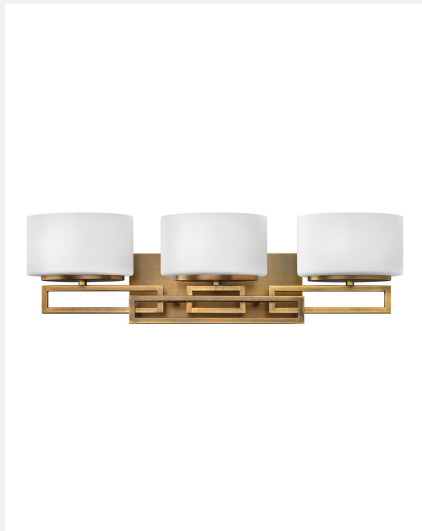

Three Light Vanity 5103BR

ITEM NUMBER	5103BR
BRAND	Hinkley Lighting
MATERIAL	Metal
GLASS	Etched Opal
HEIGHT	6.8"
WIDTH	25.0"
VOLTAGE	120v
WATTAGE	3-60w G-9 *Included
CERTIFICATION	C-US Damp Rated
EXTENSION	5.0"
TOP TO OUTLET	4.0"
BACK PLATE	12"W X 4.75"H

FEATURES AND BENEFITS

- Mounting hardware is hidden on the backplate to ensure a clean silhouette.
- Suitable for use in damp (interior moist and outdoor no direct rain or sprinkler) locations as defined by NEC and CEC. Meets United States UL Underwriters Laboratories & CSA Canadian Standards Association Product Safety Standards
- For complete warranty information visit [\(hyperlink\)](#)
- 15 year finish warranty
- Lifetime warranty on electrical wiring and components
- Merging the best of traditional and modern elements, with a sophisticated and streamlined look
- Classic gleaming light brass finish

FINISH	Brushed Bronze
--------	----------------

AT HINKLEY, WE EMBRACE THE DESIGN PHILOSOPHY THAT YOU CAN MERGE TOGETHER THE LIGHTING, FURNITURE, ART, COLORS AND ACCESSORIES YOU LOVE INTO A BEAUTIFUL ENVIRONMENT THAT DEFINES YOUR OWN PERSONAL STYLE. WE HOPE YOU WILL BE INSPIRED BY OUR COMMITMENT TO KEEP YOUR 'LIFE AGLOW.'