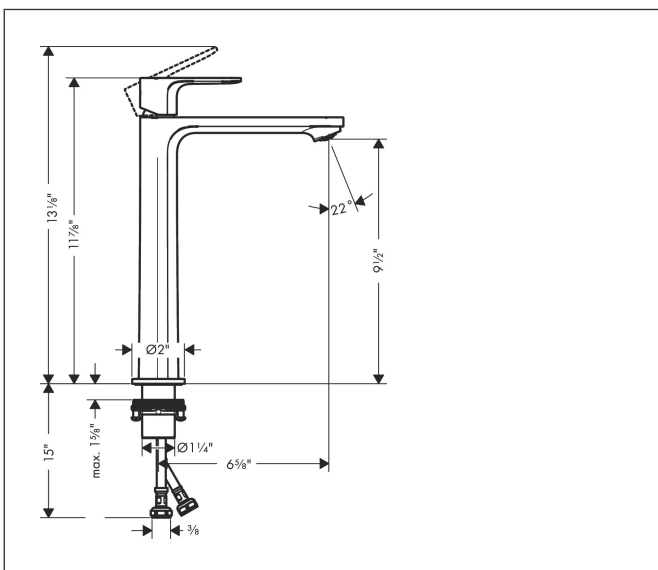

Brand hansgrohe
 Art. Name **Rebris E** Single-Hole Faucet 240
 Art. Nr. 72564001
 Surface chrome
 Pos. 1

Product Picture

Features

- Spout height: 242 mm
- Spray modes: Aerated spray
- Ceramic cartridge
- Does not include: Pop-up assembly

Drawing

Technology