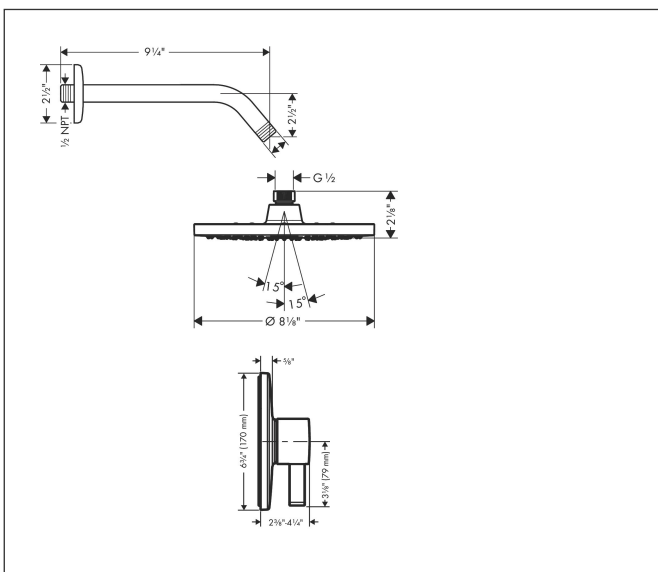

Brand hansgrohe
 Art. Name **Vernis Blend** Pressure Balance Shower Set, 1.5 GPM
 Art. Nr. 04954820
 Surface brushed nickel
 Pos. 1

Product Picture

Features

- Consists of: Showerhead, Showerarm, Pressure balance trim
- Spray modes: Rain
- Ball-joint: Showerhead angle adjustable
- Flow: 1.5 GPM (5.7 L/Min)

Drawing

Technology

Spray Types