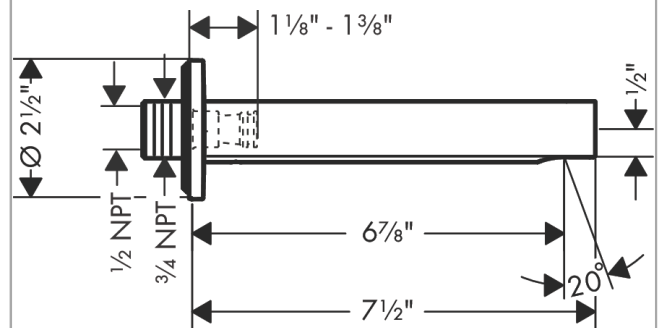

**Finoris**

**Tub Spout**

Finishes : **brushed nickel** Part no. : **76410821**

**Description**

**Features**

- Includes: Tub spout, Escutcheon, Assembly instructions

**Item details**

List Price \$ 462.00

**Technology**

**Design awards**

reddot winner 2021

**Compliance**

**Product image**

**Scale drawing**

**Finoris**

**Tub Spout**

Finishes : **brushed nickel**

Part no. : **76410821**

**Exploded drawing**

Year of production: >11/21

**Finoris**

**Tub Spout**

Finishes : **brushed nickel** Part no. : **76410821**

**Spare parts list**

Year of production: >11/21

Pos.	Description	Part no.	Price	PU
1	connecting thread	95658001	-	1
2	O-ring 13x2	98128000	-	1
3	escutcheon Ø 65 mm	92754820	-	1
4	seal	97530000	-	1
5	hollow set screw M5x8	92851000	-	1
6	aerator M24x1 (38 l/min)	93965000	-	1