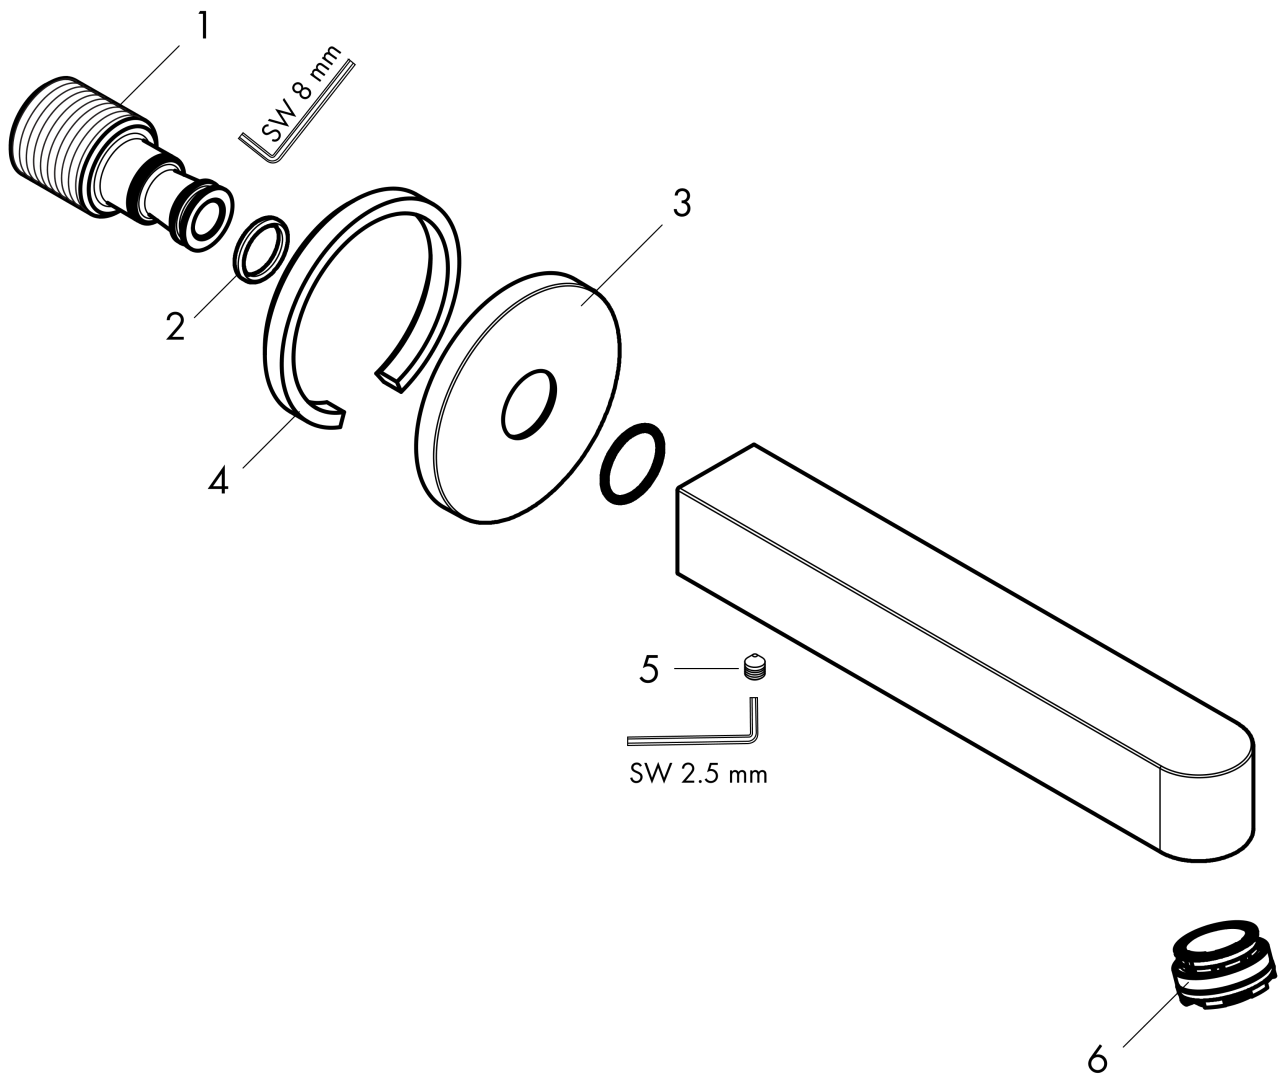

**Finoris**

**Tub Spout**

Finishes : **brushed nickel** Part no. : **76410821**

**Description**

**Features**

- Includes: Tub spout, Escutcheon, Assembly instructions

**Item details**

List Price \$ 462.00

**Technology**

**Design awards**

reddot winner 2021

**Compliance**

**Product image**

**Scale drawing**

**Finoris**

**Tub Spout**

Finishes : **brushed nickel**

Part no. : **76410821**

**Exploded drawing**

Year of production: >11/21

**Finoris**

**Tub Spout**

Finishes : **brushed nickel** Part no. : **76410821**

**Spare parts list**

Year of production: >11/21

Pos.	Description	Part no.	Price	PU
1	connecting thread	95658001	-	1
2	O-ring 13x2	98128000	-	1
3	escutcheon Ø 65 mm	92754820	-	1
4	seal	97530000	-	1
5	hollow set screw M5x8	92851000	-	1
6	aerator M24x1 (38 l/min)	93965000	-	1