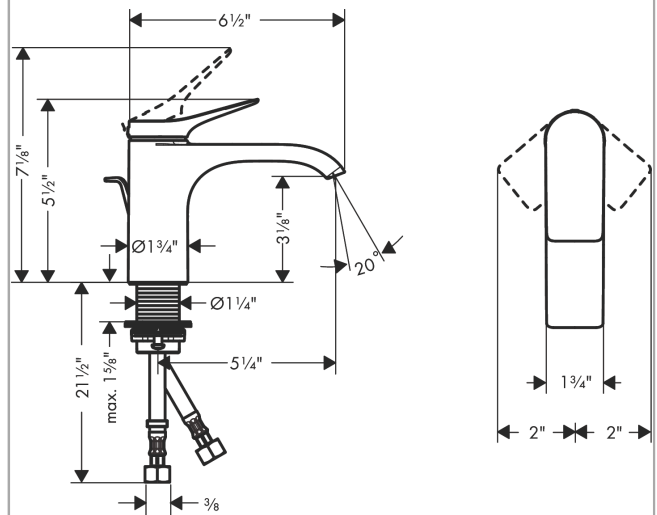

Vivenis
Single-Hole Faucet 80 with Pop-Up Drain, 1.2 GPM
 Finishes : **matte black** Part no. : **75010671**

Description

Features

- Consists of: Single-handle faucet, Pop-up assembly
- Spray modes: WaterfallStream
- Flow: 1.2 GPM (4.5 L/Min)
- Ceramic cartridge
- Includes pop-up drain
- Material waste set: Metal

Item details

List Price \$ 462.00

Technology

Design awards

Compliance

Product image

Scale drawing

Vivenis
Single-Hole Faucet 80 with Pop-Up Drain, 1.2 GPM
 Finishes : **matte black** Part no. : **75010671**

Exploded drawing

Year of production: >11/21

Vivenis**Single-Hole Faucet 80 with Pop-Up Drain, 1.2 GPM**Finishes : **matte black** Part no. : **75010671****Spare parts list**

Year of production: >11/21

Pos.	Description	Part no.	Price	PU
1	handle	94277670	-	1
2	screw cover	93735610	-	1
3	escutcheon	94027670	-	1
4	nut	93995000	-	1
5	O-ring 35x1,5	92114000	-	1
6	cartridge, assy	93897000	-	1
7	seal	95008000	-	1
8	O-ring 35x2	92604000	-	1
9	adapter for cartridge	98750000	-	1
10	O-Ring 30x2	98186000	-	1
11	spray former	94275001	-	1
12	connection hose 23½" M8x0,75 3/8"	96556001	-	1
13	flat seal	98749000	-	1
14	fixing set (Ø 32)	13961000	-	1
15	lever collar	97548000	-	1
16	pull rod	96657670	-	1
a	lever arm 340mm (ball-Ø12mm)	96324000	-	1