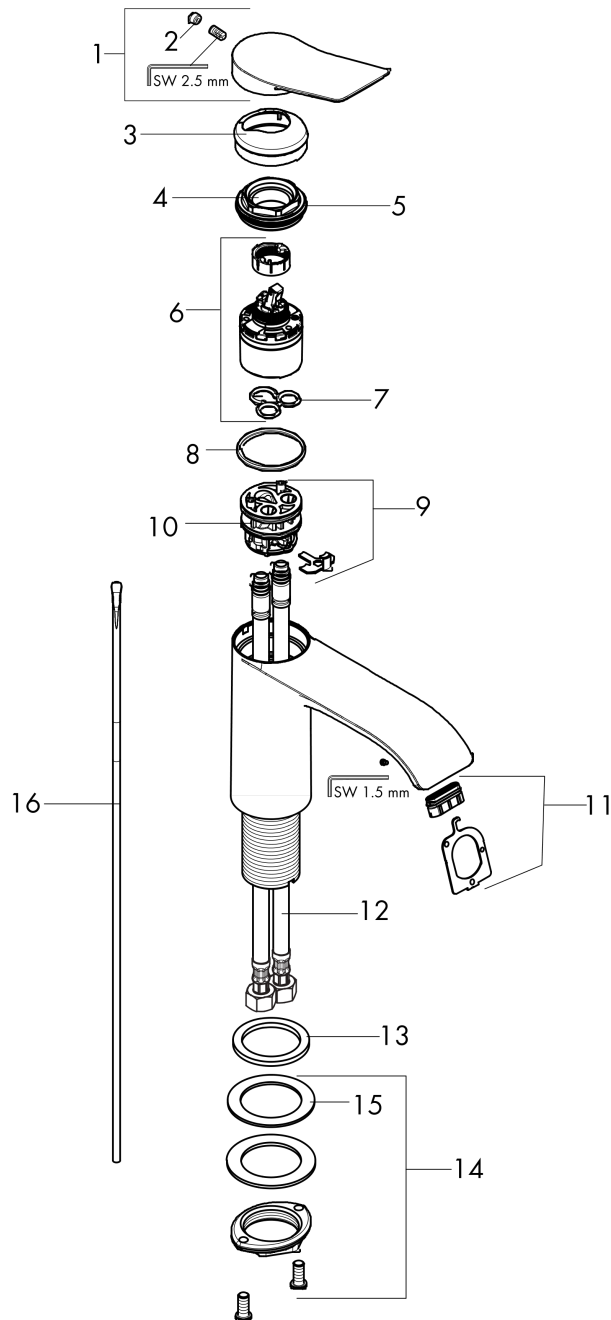

Vivenis
Single-Hole Faucet 80 with Pop-Up Drain, 1.2 GPM
 Finishes : **matte black** Part no. : **75010671**

Description

Features

- Consists of: Single-handle faucet, Pop-up assembly
- Spray modes: WaterfallStream
- Flow: 1.2 GPM (4.5 L/Min)
- Ceramic cartridge
- Includes pop-up drain
- Material waste set: Metal

Item details

List Price \$ 462.00

Technology

Design awards

Compliance

Product image

Scale drawing

Vivenis
Single-Hole Faucet 80 with Pop-Up Drain, 1.2 GPM
 Finishes : **matte black** Part no. : **75010671**

Exploded drawing

Year of production: >11/21

Vivenis**Single-Hole Faucet 80 with Pop-Up Drain, 1.2 GPM**Finishes : **matte black** Part no. : **75010671****Spare parts list**

Year of production: >11/21

Pos.	Description	Part no.	Price	PU
1	handle	94277670	-	1
2	screw cover	93735610	-	1
3	escutcheon	94027670	-	1
4	nut	93995000	-	1
5	O-ring 35x1,5	92114000	-	1
6	cartridge, assy	93897000	-	1
7	seal	95008000	-	1
8	O-ring 35x2	92604000	-	1
9	adapter for cartridge	98750000	-	1
10	O-Ring 30x2	98186000	-	1
11	spray former	94275001	-	1
12	connection hose 23½" M8x0,75 3/8"	96556001	-	1
13	flat seal	98749000	-	1
14	fixing set (Ø 32)	13961000	-	1
15	lever collar	97548000	-	1
16	pull rod	96657670	-	1
a	lever arm 340mm (ball-Ø12mm)	96324000	-	1