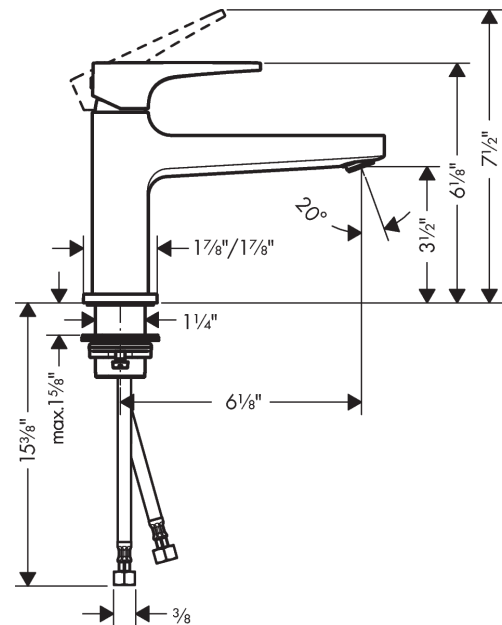

Metropol
Single-Hole Faucet 100 with Loop Handle, 1.2 GPM
 Finishes : **chrome** Part no. : **74505001**

Description

Features

- Aerated spray
- Flow: 1.2 GPM (4.5 L/Min)
- Ceramic cartridge

Item details

List Price \$ 366.00

Technology

Compliance

Product image

Scale drawing

Metropol
Single-Hole Faucet 100 with Loop Handle, 1.2 GPM
 Finishes : **chrome** Part no. : **74505001**

Exploded drawing

Year of production: >10/17

Metropol
Single-Hole Faucet 100 with Loop Handle, 1.2 GPM
 Finishes : **chrome** Part no. : **74505001**

Spare parts list

Year of production: >10/17

Pos.	Description	Part no.	Price	PU
1	handle	93009000	-	1
2	screw cover	95704000	-	1
3	flange	92625000	-	1
4	nut	92689000	-	1
5	O-ring 27x1,5	92527000	-	1
6	O-ring 25x1,5	98146000	-	1
7	cartridge, assy	95973001	-	1
8	seal	98865000	-	1
9	adapter for cartridge	92628000	-	1
10	adapter for cartridge	98866000	-	1
11	O-ring 23x2	98398000	-	1
12	aerator M22x1	93098000	-	1
13	service tool	95661000	-	1
14	O-ring 32x1,5	92936000	-	1
15	escutcheon	93048000	-	1
16	flat seal	98749000	-	1
17	fixing set (Ø 32)	13961000	-	1
18	lever collar	97548000	-	1
19	connection hose 23½" M8x0,75 3/8"	98600001	-	1