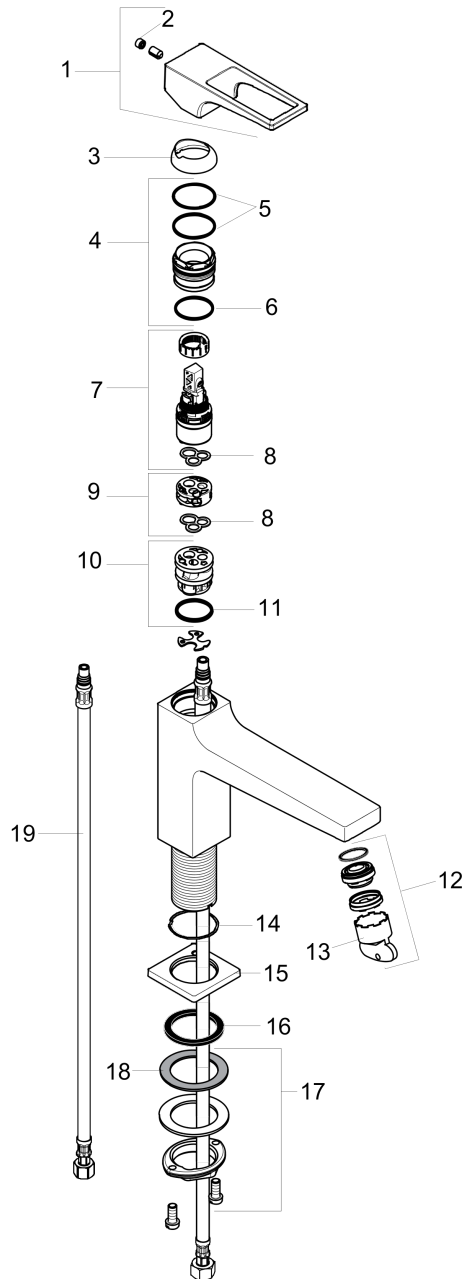

Metropol
Single-Hole Faucet 100 with Loop Handle, 1.2 GPM
 Finishes : **chrome** Part no. : **74505001**

Description

Features

- Aerated spray
- Flow: 1.2 GPM (4.5 L/Min)
- Ceramic cartridge

Item details

List Price \$ 366.00

Technology

Compliance

Product image

Scale drawing

Metropol
Single-Hole Faucet 100 with Loop Handle, 1.2 GPM
 Finishes : **chrome** Part no. : **74505001**

Exploded drawing

Year of production: >10/17

Metropol
Single-Hole Faucet 100 with Loop Handle, 1.2 GPM
 Finishes : **chrome** Part no. : **74505001**

Spare parts list

Year of production: >10/17

Pos.	Description	Part no.	Price	PU
1	handle	93009000	-	1
2	screw cover	95704000	-	1
3	flange	92625000	-	1
4	nut	92689000	-	1
5	O-ring 27x1,5	92527000	-	1
6	O-ring 25x1,5	98146000	-	1
7	cartridge, assy	95973001	-	1
8	seal	98865000	-	1
9	adapter for cartridge	92628000	-	1
10	adapter for cartridge	98866000	-	1
11	O-ring 23x2	98398000	-	1
12	aerator M22x1	93098000	-	1
13	service tool	95661000	-	1
14	O-ring 32x1,5	92936000	-	1
15	escutcheon	93048000	-	1
16	flat seal	98749000	-	1
17	fixing set (Ø 32)	13961000	-	1
18	lever collar	97548000	-	1
19	connection hose 23½" M8x0,75 3/8"	98600001	-	1