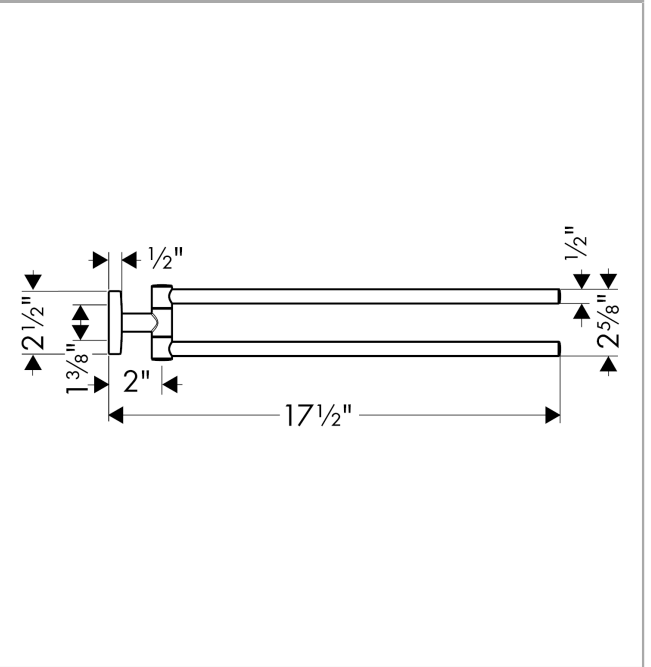

Logis

Dual Towel Bar

Finishes : **brushed nickel** Part no. : **40512820**

Description

Features

- Brass
- Wall-mounted
- Metal holder
- Arms swivel independently

Item details

List Price \$ 184.00

Product image

Scale drawing

Logis

Dual Towel Bar

Finishes : brushed nickel

Part no. : 40512820

Exploded drawing

Year of production: >11/08

Logis

Dual Towel Bar

Finishes : **brushed nickel** Part no. : **40512820**

Spare parts list

Year of production: >11/08

Pos.	Description	Part no.	Price	PU
1	escutcheon	98538820	-	1
2	support element	98539000	-	1
3	hollow set screw M4x4	98540000	-	1
4	mounting set	96179000	-	1