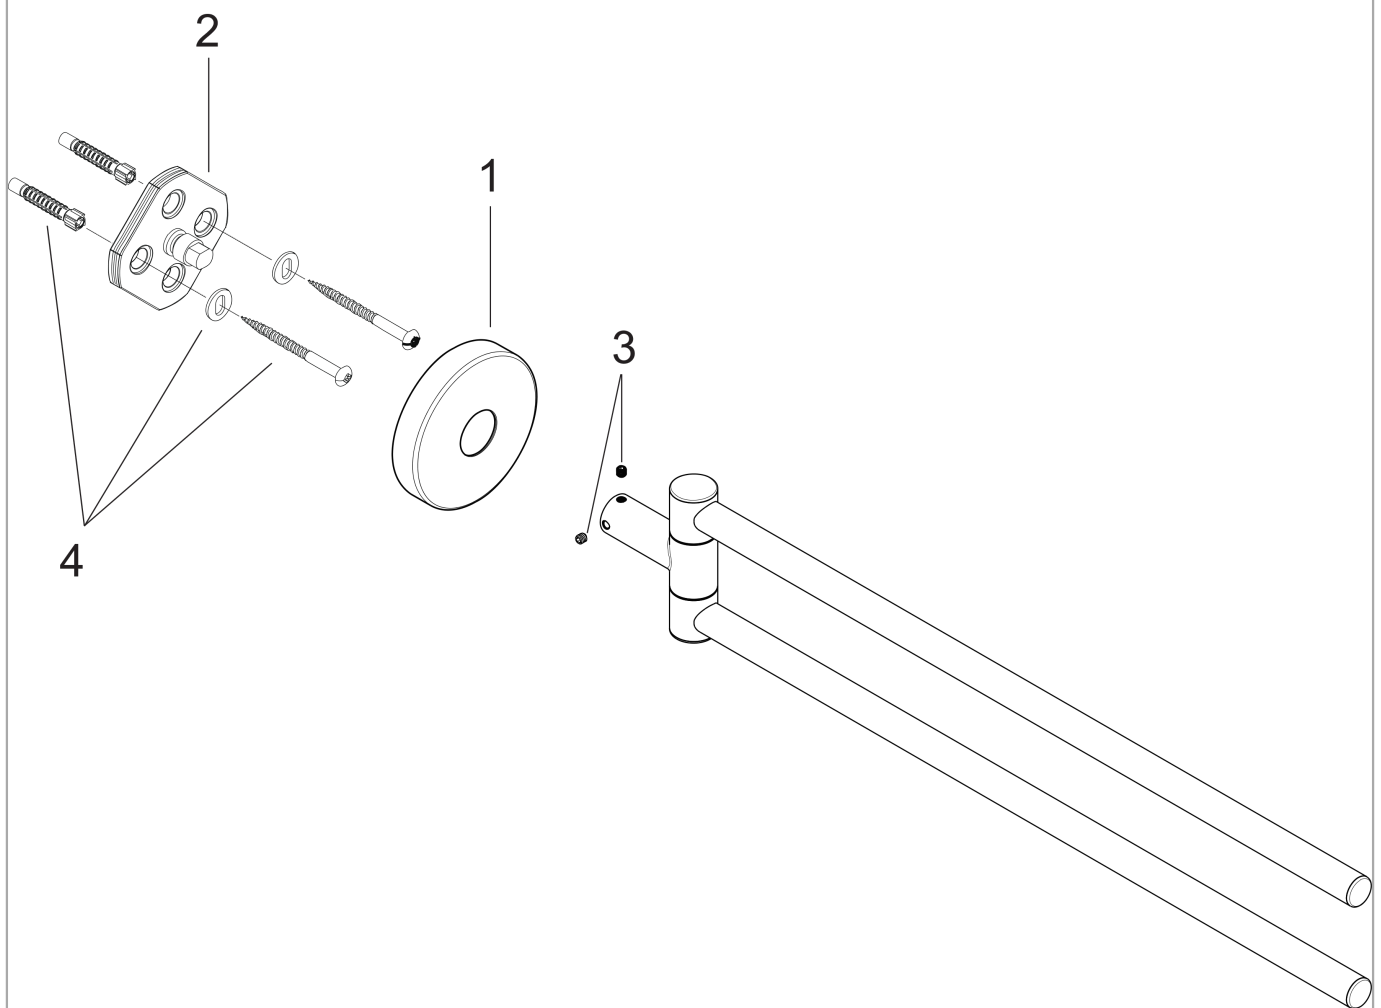

Logis

Dual Towel Bar

Finishes : **brushed nickel** Part no. : **40512820**

Description

Features

- Brass
- Wall-mounted
- Metal holder
- Arms swivel independently

Item details

List Price \$ 184.00

Product image

Scale drawing

Logis

Dual Towel Bar

Finishes : brushed nickel

Part no. : 40512820

Exploded drawing

Year of production: >11/08

Logis

Dual Towel Bar

Finishes : **brushed nickel** Part no. : **40512820**

Spare parts list

Year of production: >11/08

Pos.	Description	Part no.	Price	PU
1	escutcheon	98538820	-	1
2	support element	98539000	-	1
3	hollow set screw M4x4	98540000	-	1
4	mounting set	96179000	-	1