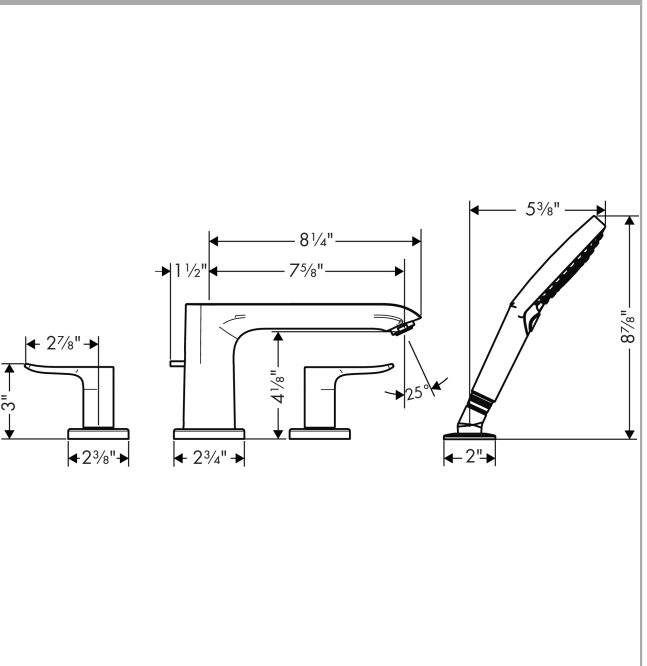

Metris

4-Hole Roman Tub Set Trim with 1.75 GPM Handshower

Finishes : **chrome** Part no. : **31404001**

Description

Features

- consists of: 4-Hole Roman tub filler trim, Handshower, Handshower holder
- 90° ceramic valves
- Integrated double backflow prevention

Item details

List Price \$ 826.00

Technology

Compliance

Product image

Scale drawing

Metris
4-Hole Roman Tub Set Trim with 1.75 GPM Handshower
 Finishes : **chrome** Part no. : **31404001**

Exploded drawing

Year of production: >07/18

Metris

4-Hole Roman Tub Set Trim with 1.75 GPM Handshower

Finishes : **chrome** Part no. : **31404001**

Spare parts list

Year of production: >07/18

Pos.	Description	Part no.	Price	PU
1	spout cpl.	95799000	-	1
2	diverter knob	98607000	-	1
3	hollow set screw M6x6	97660000	-	1
4	aerator M24x1 (25 l/min)	13956000	-	1
5	handle	95846000	-	1
6	handle fixing set	94184000	-	1
7	escutcheon Ø 70 mm	97779000	-	1
8	escutcheon	31098000	-	1
9	selector assy	96775000	-	1
10	handshower	26036001	-	1
11	filter packing	94246000	-	1
12	shower holder	28071000	-	1
13	set of non return valves DW 15	94074000	-	1
14	escutcheon Ø 52 mm	97159000	-	1
15	O-Ring 14x2,5	98189000	-	1
16	O-Ring 23x2,5	98183000	-	1
17	O-Ring 22x2	98185000	-	1
18	O-ring 9x2,5	98217000	-	1
a	base body	06646000	-	1