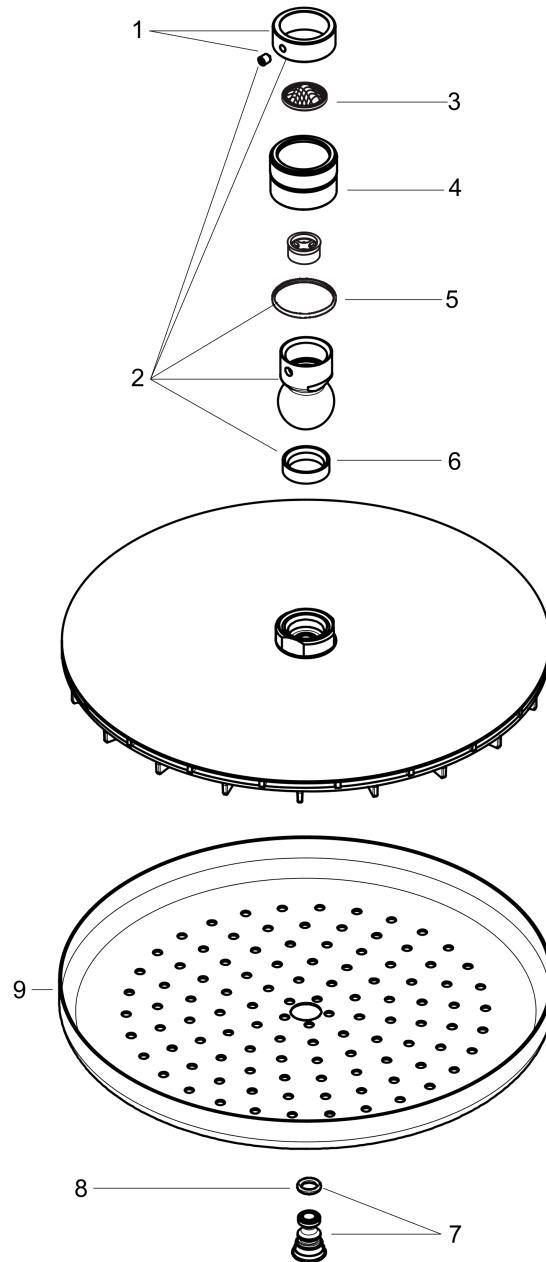

**Croma**  
**Showerhead 220 1-Jet, 2.5 GPM**  
 Finishes : **chrome** Part no. : **26465001**

**Description**

**Features**

- 107 no-clog spray channels
- Spray modes: RainAir
- Flow: 2.5 GPM (9.5 L/Min)
- Fully-finished matching spray face

**Item details**

List Price \$ 355.00

**Technology**

**Compliance**

**Product image**

**Scale drawing**

**Croma**  
**Showerhead 220 1-Jet, 2.5 GPM**  
Finishes : **chrome** Part no. : **26465001**

Exploded drawing

Year of production: >01/13

**Croma**  
**Showerhead 220 1-Jet, 2.5 GPM**  
 Finishes : **chrome** Part no. : **26465001**

## Spare parts list

Year of production: >01/13

Pos.	Description	Part no.	Price	PU
1	lock washer	98942000	-	1
2	ball joint	98941000	-	1
3	filter packing	94246000	-	1
4	nut	97958000	-	1
5	lever collar	97536000	-	1
6	seal	97606000	-	1
7	air jet (Eco)	95795000	-	1
8	O-ring 7x2	98419000	-	1
9	spray body	92882000	-	1