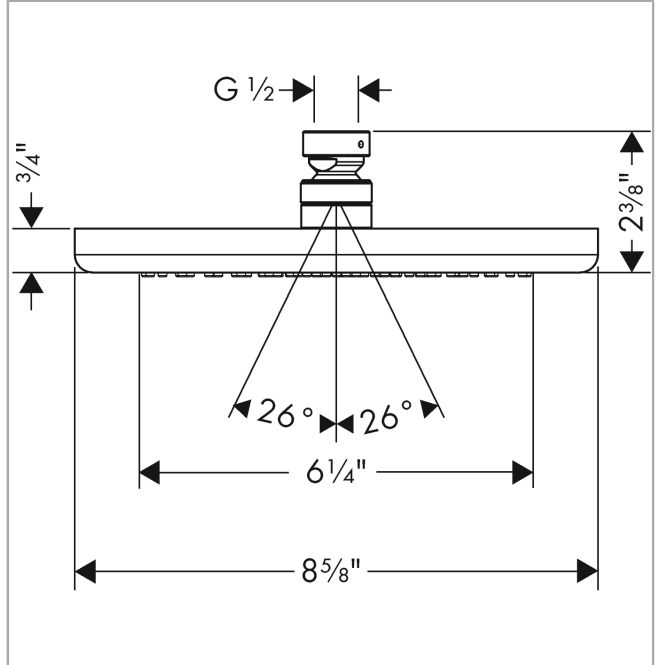

**Croma**  
**Showerhead 220 1-Jet, 2.5 GPM**  
 Finishes : **chrome** Part no. : **26465001**

**Description**

**Features**

- 107 no-clog spray channels
- Spray modes: RainAir
- Flow: 2.5 GPM (9.5 L/Min)
- Fully-finished matching spray face

**Item details**

List Price \$ 355.00

**Technology**

**Compliance**

**Product image**

**Scale drawing**

**Croma**  
**Showerhead 220 1-Jet, 2.5 GPM**  
Finishes : **chrome** Part no. : **26465001**

Exploded drawing

Year of production: >01/13

**Croma**  
**Showerhead 220 1-Jet, 2.5 GPM**  
 Finishes : **chrome** Part no. : **26465001**