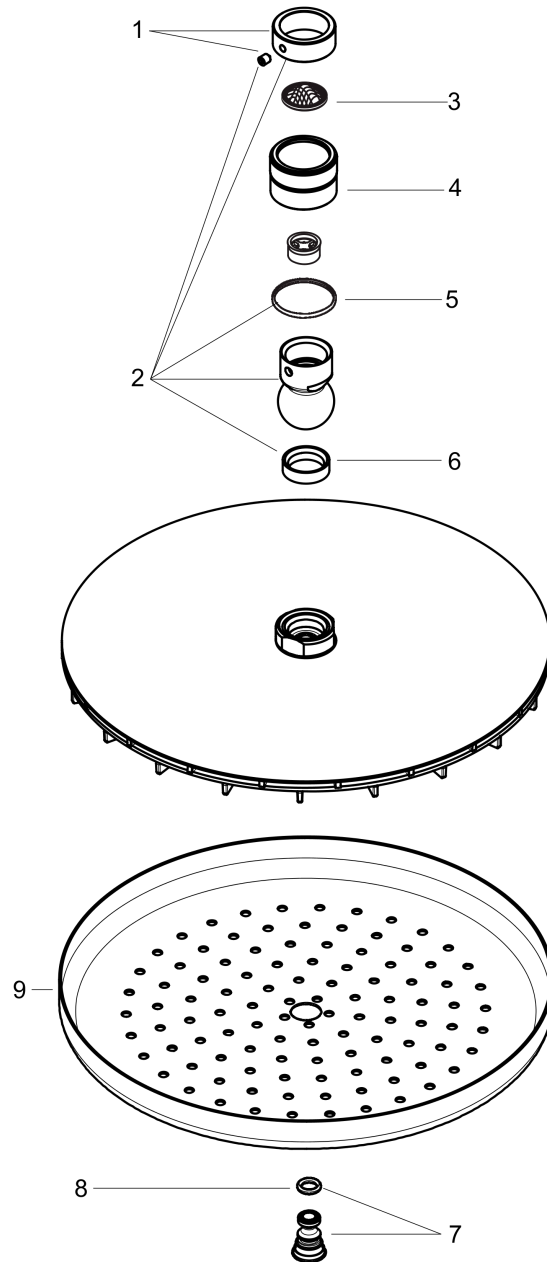

**Croma**

**Showerhead 280 1-Jet, 1.8 GPM**

Finishes : **brushed nickel** Part no. : **26217821**

**Description**

**Features**

- 140 no-clog spray channels
- Spray modes: Rain
- Flow: 1.8 GPM (6.8 L/Min)
- Fully-finished matching spray face
- Spray face removable for cleaning

**Item details**

List Price \$ 496.00

**Technology**

**Compliance**

**Product image**

**Scale drawing**

**Croma**  
**Showerhead 280 1-Jet, 1.8 GPM**  
 Finishes : **brushed nickel** Part no. : **26217821**

Exploded drawing

Year of production: >01/18

**Croma**

**Showerhead 280 1-Jet, 1.8 GPM**

Finishes : **brushed nickel** Part no. : **26217821**

**Spare parts list**

Year of production: >01/18

<b>Pos.</b>	<b>Description</b>	<b>Part no.</b>	<b>Price</b>	<b>PU</b>
1	lock washer	98942821	-	1
2	ball joint	98941821	-	1
3	filter packing	94246000	-	1
4	nut	97958820	-	1
5	lever collar	97536000	-	1
6	seal	97606000	-	1
7	air jet (Eco)	95795820	-	1