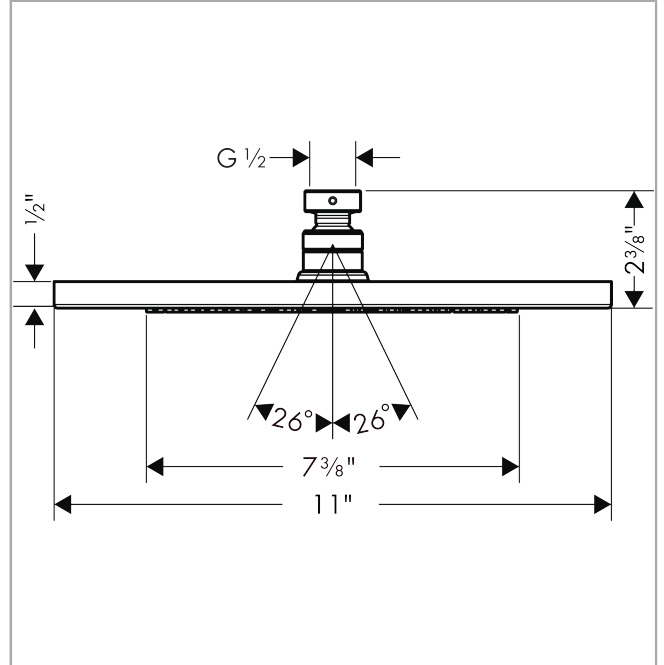

**Croma**

**Showerhead 280 1-Jet, 1.8 GPM**

Finishes : **brushed nickel** Part no. : **26217821**

**Description**

**Features**

- 140 no-clog spray channels
- Spray modes: Rain
- Flow: 1.8 GPM (6.8 L/Min)
- Fully-finished matching spray face
- Spray face removable for cleaning

**Item details**

List Price \$ 496.00

**Technology**

**Compliance**

**Product image**

**Scale drawing**

**Croma**  
**Showerhead 280 1-Jet, 1.8 GPM**  
 Finishes : **brushed nickel** Part no. : **26217821**

Exploded drawing

Year of production: >01/18

**Croma**

**Showerhead 280 1-Jet, 1.8 GPM**

Finishes : **brushed nickel** Part no. : **26217821**

**Spare parts list**

Year of production: >01/18

<b>Pos.</b>	<b>Description</b>	<b>Part no.</b>	<b>Price</b>	<b>PU</b>
1	lock washer	98942821	-	1
2	ball joint	98941821	-	1
3	filter packing	94246000	-	1
4	nut	97958820	-	1
5	lever collar	97536000	-	1
6	seal	97606000	-	1
7	air jet (Eco)	95795820	-	1