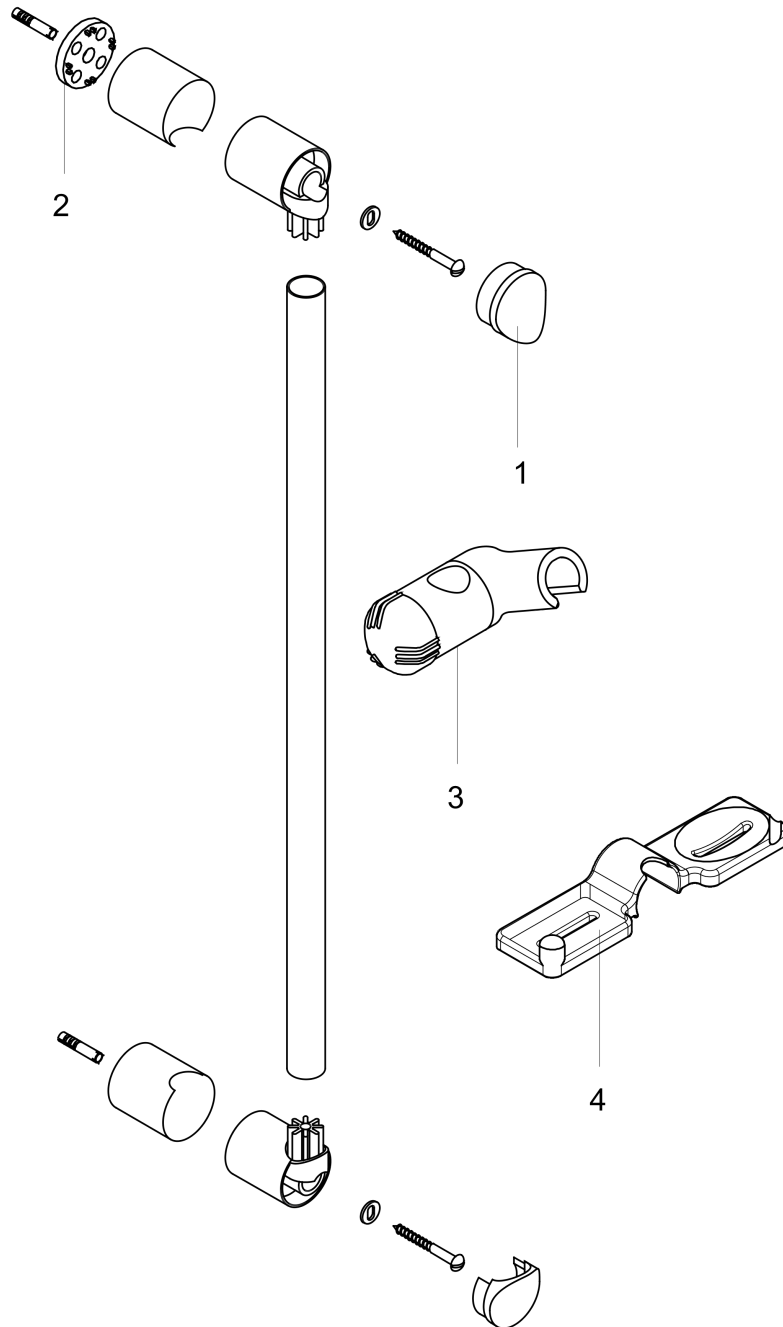

Unica

Wallbar E, 24"

Finishes : **brushed nickel** Part no. : **06890820**

Description

Features

- consists of: Wallbar, Soap dish
- Brass wallbar
- Angle-adjustable holder pivots left and right, slides easily and locks in place

Item details

List Price \$ 183.00

Product image

Scale drawing

Unica

Wallbar E, 24"

Finishes : brushed nickel

Part no. : 06890820

Exploded drawing

Year of production: >07/02

Unica

Wallbar E, 24"

Finishes : **brushed nickel** Part no. : **06890820**

Spare parts list

Year of production: >07/02

Pos.	Description	Part no.	Price	PU
1	cover	88534820	-	1
2	tile-matching-disk	96184000	-	1
3	support, assy	88590820	-	1
4	soap dish	88700000	-	1