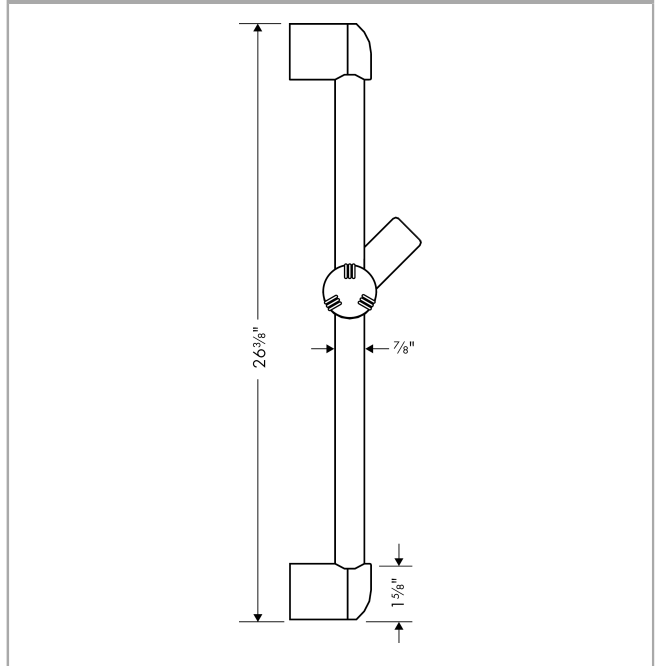

Unica

Wallbar E, 24"

Finishes : **brushed nickel** Part no. : **06890820**

Description

Features

- consists of: Wallbar, Soap dish
- Brass wallbar
- Angle-adjustable holder pivots left and right, slides easily and locks in place

Item details

List Price \$ 183.00

Product image

Scale drawing

Unica

Wallbar E, 24"

Finishes : brushed nickel

Part no. : 06890820

Exploded drawing

Year of production: >07/02

Unica

Wallbar E, 24"

Finishes : **brushed nickel** Part no. : **06890820**

Spare parts list

Year of production: >07/02

Pos.	Description	Part no.	Price	PU
1	cover	88534820	-	1
2	tile-matching-disk	96184000	-	1
3	support, assy	88590820	-	1
4	soap dish	88700000	-	1