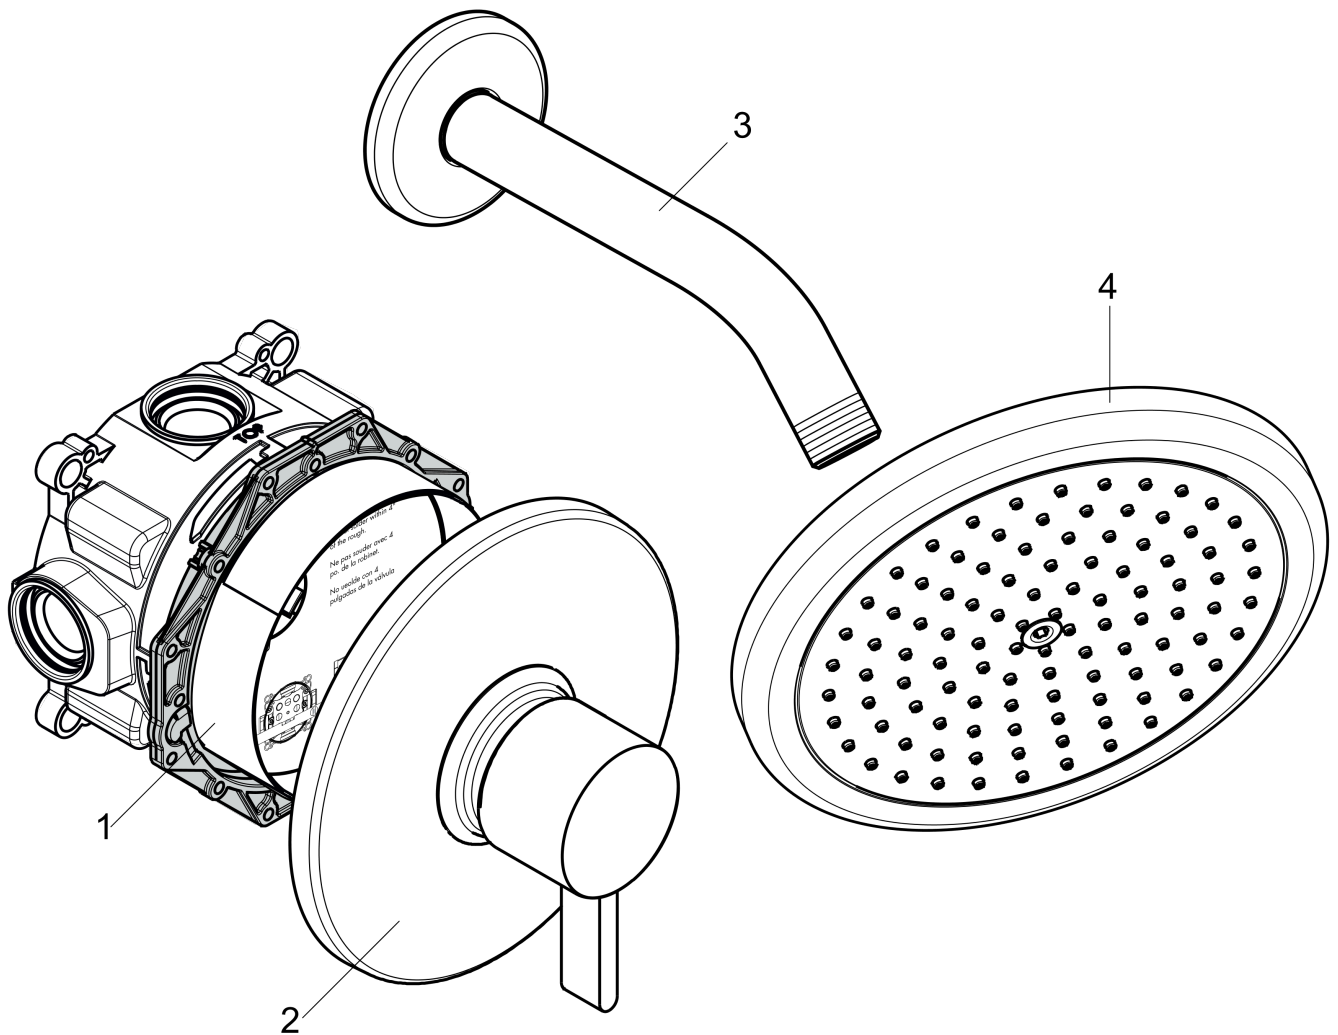

Croma
Pressure Balance Shower Set with Rough, 2.0 GPM
 Finishes : **chrome** Part no. : **04909000**

Description

Features

- Consists of: Showerhead, Showerarm, Pressure balance trim, Rough
- shower head size: 8.66"
- Spray modes: RainAir
- Number of sprays: 1 spray mode
- Ball-joint: Showerhead angle adjustable
- Flow: 2.0 GPM (7.6 L/Min)
- use of outlets: Temperature and on/off control for 1 outlet

Item details

List Price \$ 717.00

Technology

Compliance

Product image

Scale drawing

Croma
Pressure Balance Shower Set with Rough, 2.0 GPM
 Finishes : **chrome** Part no. : **04909000**

Exploded drawing

Year of production: >08/20

Croma

Pressure Balance Shower Set with Rough, 2.0 GPM

Finishes : **chrome** Part no. : **04909000**

Spare parts list

Year of production: >08/20

Pos.	Description	Part no.	Price	PU
1	base body	01850181	-	1
2	Finish set	04233000	-	1
3	shower arm	04186003	-	1
4	showerhead cpl.	26478001	-	1