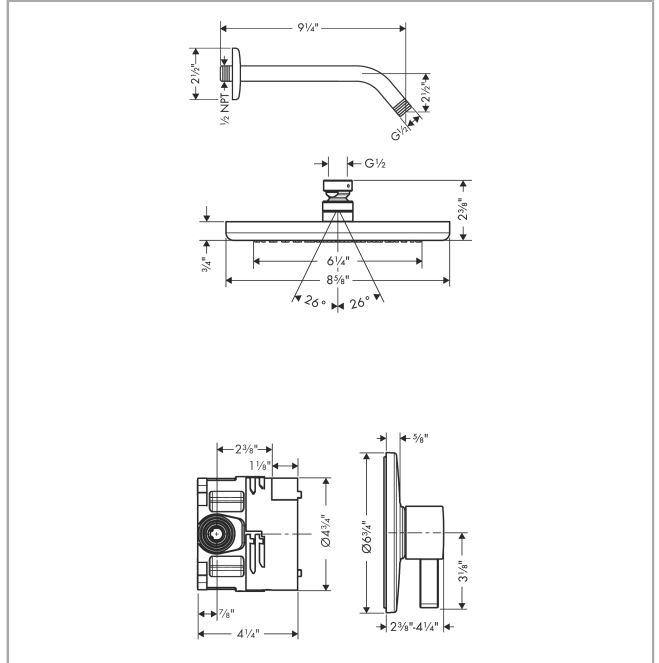

Croma
Pressure Balance Shower Set with Rough, 2.0 GPM
 Finishes : **chrome** Part no. : **04909000**

Description

Features

- Consists of: Showerhead, Showerarm, Pressure balance trim, Rough
- shower head size: 8.66"
- Spray modes: RainAir
- Number of sprays: 1 spray mode
- Ball-joint: Showerhead angle adjustable
- Flow: 2.0 GPM (7.6 L/Min)
- use of outlets: Temperature and on/off control for 1 outlet

Item details

List Price \$ 717.00

Technology

Compliance

Product image

Scale drawing

Croma
Pressure Balance Shower Set with Rough, 2.0 GPM
 Finishes : **chrome** Part no. : **04909000**

Exploded drawing

Year of production: >08/20

Croma

Pressure Balance Shower Set with Rough, 2.0 GPM

Finishes : **chrome** Part no. : **04909000**

Spare parts list

Year of production: >08/20

Pos.	Description	Part no.	Price	PU
1	base body	01850181	-	1
2	Finish set	04233000	-	1
3	shower arm	04186003	-	1
4	showerhead cpl.	26478001	-	1