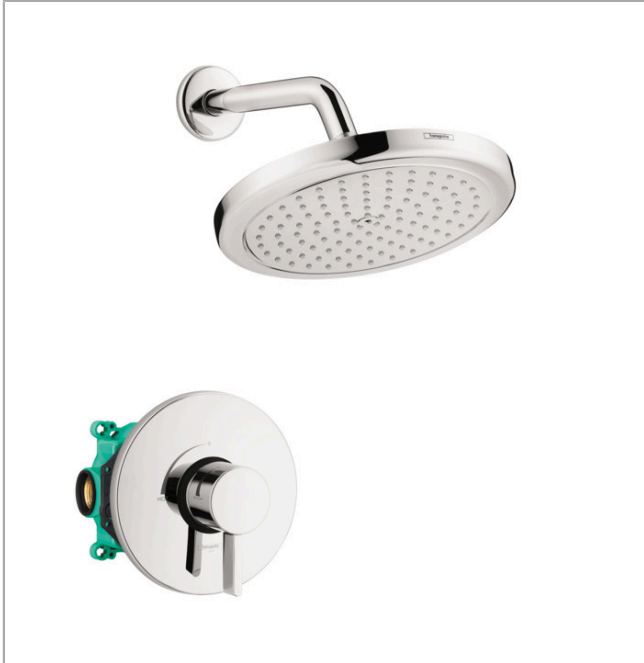

Croma
Pressure Balance Shower Set with Rough, 2.0 GPM
 Finishes : **chrome** Part no. : **04909000**

Description

Features

- Consists of: Showerhead, Showerarm, Pressure balance trim, Rough
- shower head size: 8.66"
- Spray modes: RainAir
- Number of sprays: 1 spray mode
- Ball-joint: Showerhead angle adjustable
- Flow: 2.0 GPM (7.6 L/Min)
- use of outlets: Temperature and on/off control for 1 outlet

Item details

List Price \$ 717.00

Technology

Compliance

Product image

Scale drawing

Croma
Pressure Balance Shower Set with Rough, 2.0 GPM
 Finishes : **chrome** Part no. : **04909000**

Exploded drawing

Year of production: >08/20

Croma

Pressure Balance Shower Set with Rough, 2.0 GPM

Finishes : **chrome** Part no. : **04909000**

Spare parts list

Year of production: >08/20

Pos.	Description	Part no.	Price	PU
1	base body	01850181	-	1
2	Finish set	04233000	-	1
3	shower arm	04186003	-	1
4	showerhead cpl.	26478001	-	1