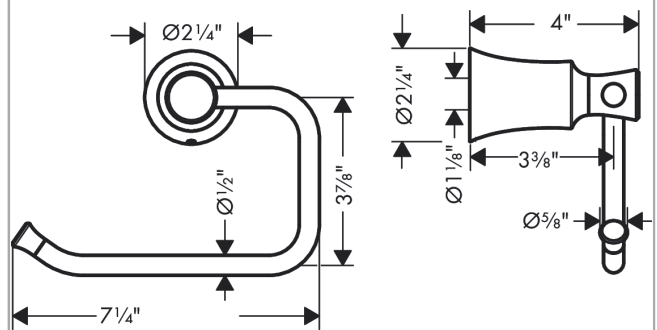

Joleena

Toilet Paper Holder

Finishes : **polished nickel** Part no. : **04787830**

Description

Features

- Metal holder
- Wall-mounted

Item details

List Price \$ 74.00

Product image

Scale drawing

Joleena

Toilet Paper Holder

Finishes : **polished nickel** Part no. : **04787830**

Exploded drawing

Year of production: >09/19

Joleena

Toilet Paper Holder

Finishes : **polished nickel** Part no. : **04787830**

Spare parts list

Year of production: >**09/19**

Pos.	Description	Part no.	Price	PU
1	support element	93551000	-	1