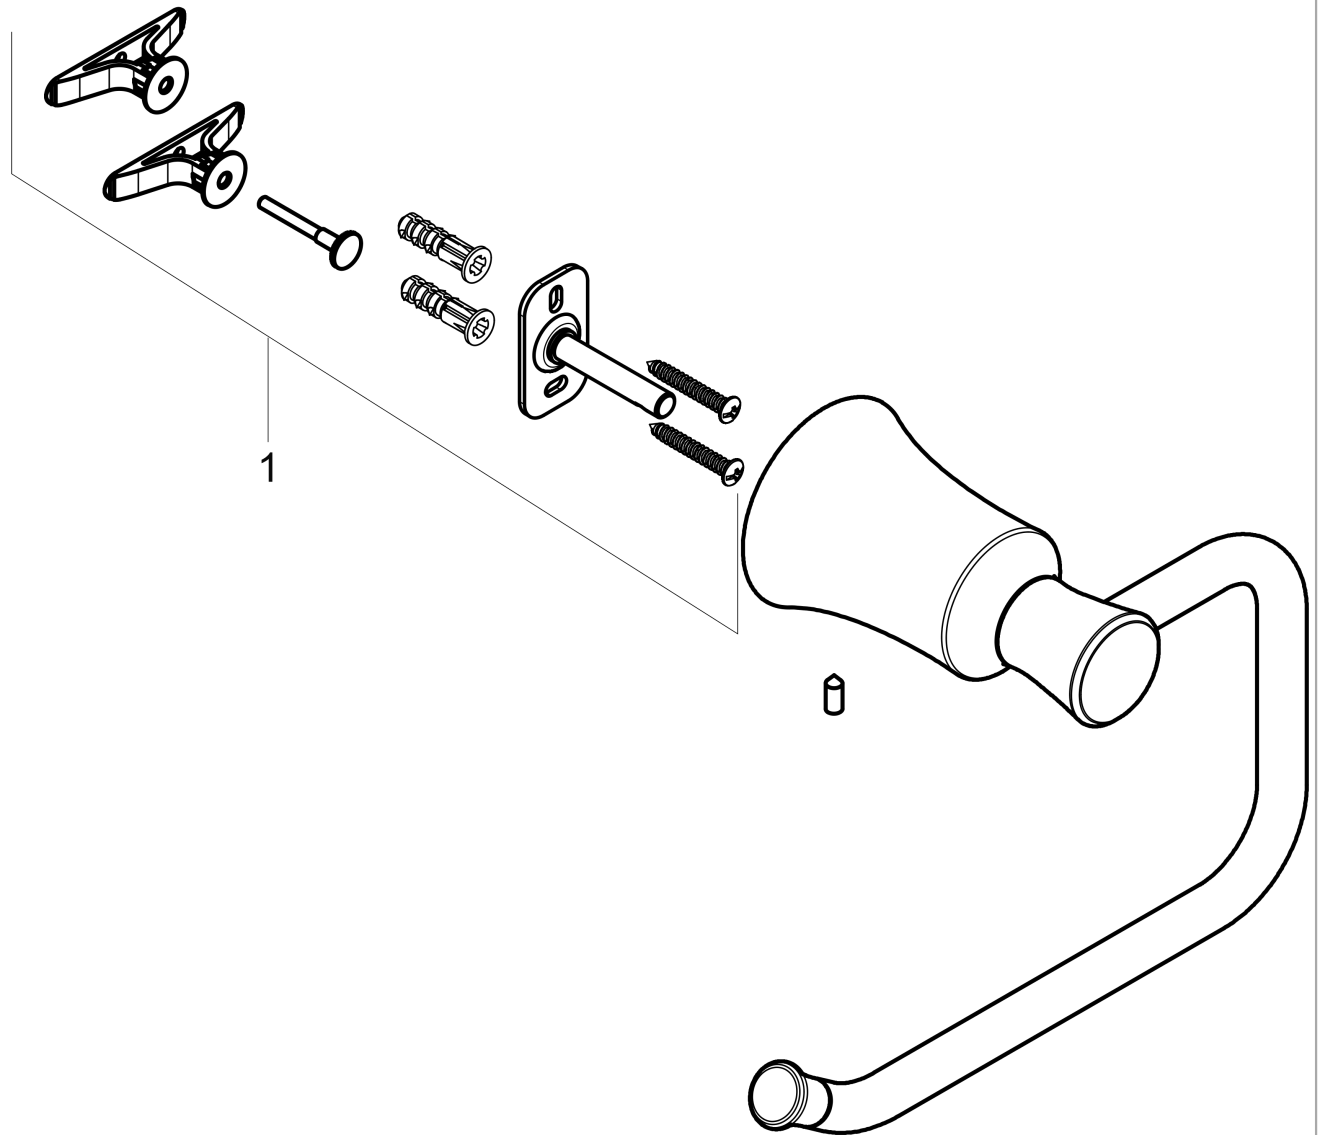

Joleena

Toilet Paper Holder

Finishes : **polished nickel** Part no. : **04787830**

Description

Features

- Metal holder
- Wall-mounted

Item details

List Price \$ 74.00

Product image

Scale drawing

Joleena

Toilet Paper Holder

Finishes : **polished nickel** Part no. : **04787830**

Exploded drawing

Year of production: >09/19

Joleena

Toilet Paper Holder

Finishes : **polished nickel** Part no. : **04787830**

Spare parts list

Year of production: >**09/19**

Pos.	Description	Part no.	Price	PU
1	support element	93551000	-	1